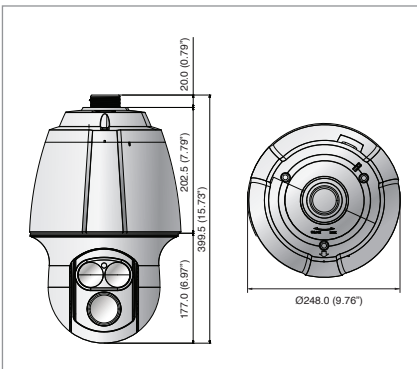

Dimensions

Unit : mm (inch)