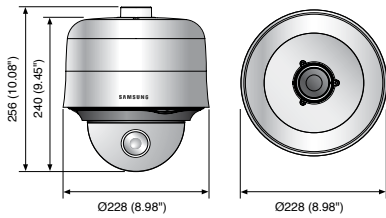

Dimensions

Unit : mm (inch)

SCP-3430H//2430H