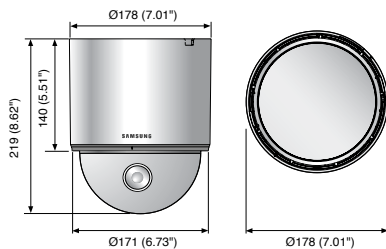

SCP-3430//2430

The Eco mark represents Samsung Techwin's will to create environment-friendly products, and indicates that the product satisfies the EU RoHS Directive.

Design and specifications are subject to change without notice.

SAMSUNG TECHWIN CO., LTD.

701, Sampyeong-dong, Bundang-gu, Seongnam-si, Gyeonggi-do Korea 463-400
Tel : +82-70-7147-8741 ~ 8749, 8752 ~ 8760 Fax : +82-31-8018-3745
www.samsungsecurity.com www.samsungcctv.com

■ DISTRIBUTED BY