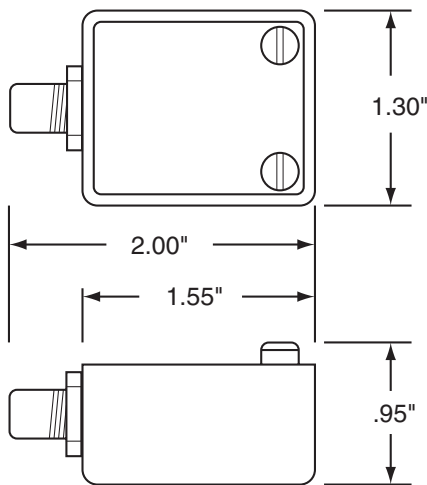

Description

The **AS1000** is an audio link system that provides a low cost method of sending line level audio over twisted pair, point-to-point wiring for distances of up to 2 miles. The AS1000 includes two bi-directional modules and can be used over existing in-house telephone wiring, leased lines or other twisted pair cables, such as Category Cabling. The AS1000 can also be used as an audio companion product for the Nitek twisted pair and leased line video transmission systems.

Specifications

Size	.95" H x 1.30" W x 2.00" D
Power Requirements	None
Audio IN/OUT	RCA jack for line level
Twisted Pair IN/OUT	Screw terminals
Distance	2 miles
Shipping Weight	1 lb

NITEK®

USA

5410 Newport Drive, # 24
Rolling Meadows, IL 60008
Phone: (847) 259-8900
Fax: (847) 259-1300
E-mail: info@nitek.net
WWW.NITEK.NET