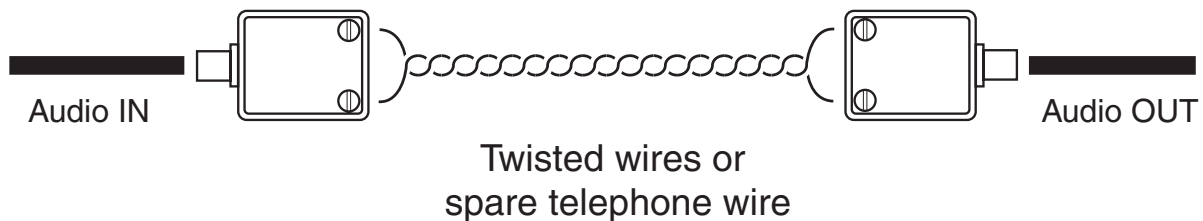

Description

The **AS1000** is an audio link system that provides a low cost method of sending line level audio over twisted pair, point-to-point wiring for distances of up to 2 miles. The AS1000 includes two bi-directional modules and can be used over existing in-house telephone wiring, leased lines or other twisted pair cables, such as Category Cabling. The AS1000 can also be used as an audio companion product for the Nitek twisted pair and leased line video transmission systems.

Features

- Audio companion product for the Nitek video transmission systems
- Can be run in the same cable with communication, video and data signals
- Does not require power
- Weatherproof design
- Operates with standard line level audio

Specifications

Size	.95" H x 1.30" W x 2.00" D
Power Requirements	None
Audio IN/OUT	RCA jack for line level
Twisted Pair IN/OUT	Screw terminals
Distance	2 miles
Shipping Weight	1 lb

NITEK®

USA

5410 Newport Drive, # 24
Rolling Meadows, IL 60008
Phone: (847) 259-8900
Fax: (847) 259-1300
E-mail: info@nitek.net
WWW.NITEK.NET