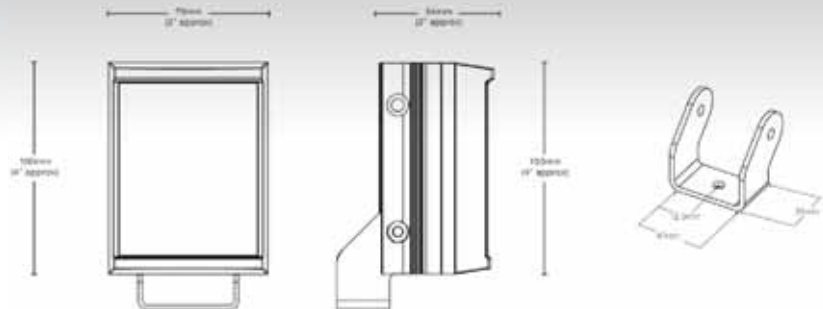

# SNCA-IR20 \*

The SNCA-IR20 Infra-Red illuminator is designed to provide dedicated lighting for network cameras via a PoE (Power over Ethernet) enabled infrastructure. Installation is as simple as plugging in the PoE enabled network cable. With an in-built photocell plus internal Command and Control™ electronics the SNCA-IR20 is truly 'plug and play'.

## Features and Benefits

- Operates from PoE
- In Built Photocell
- Command and Control™ technology
- 24/7 Illumination
- 20m range
- 30° spread

## Dimensions

Model	Description	Key features	Operating Voltage	IP Rating	Colour
SNCA-IR20	IR light indoor 20m	20m range, 30° spread	PoE, 12-24V AC/DC	N/A	Black