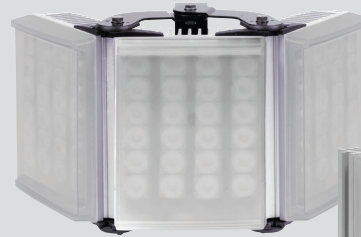

PANORAMIC IN USE:

White-Light off

White-Light on

Version 1

RAYLUX 300

RAYLUX 150

POWERFUL

- **PLATINUM** LED technology
- Seamless full scene illumination
- 180° coverage up to 51m (167ft)
- 360° coverage with only 2 units