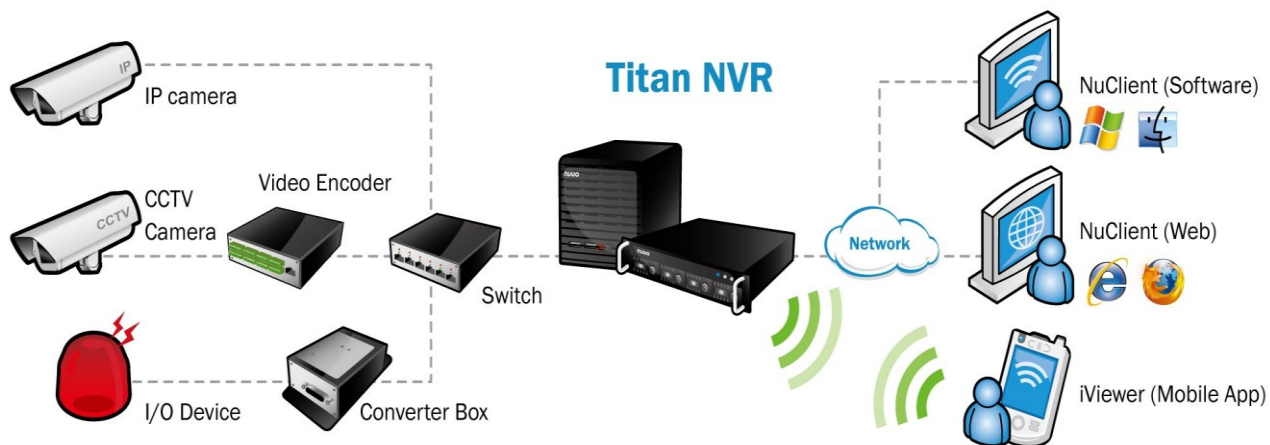

Crystal Series

Features/Support	NT-4040	NT-4040R	NT-8040R	NT-8040RP
Hardware Style	Tower	1U	2U	2U
CPU	Intel Atom	Intel Atom	Intel Core i5	Intel Core i5
RAM	4G	4G	8G	8G
Removable HDD Trays	4xSATA II	4xSATA II	8xSATA II	8xSATA II
Max internal storage	12TB	12TB	24TB	24TB
Redundant power	X	X	X	V
Server Operating System	Linux	Linux	Linux	Linux
Client Operating System	Windows XP (32-bit) / Win7 (32 and 64-bit) / Mac OS X v10.6 and v10.7			
Number of Cameras per Recording Serve*[1]	64	64	64	64
Maximum Number of Camera per Monitor	100 (10*10)	100 (10*10)	100 (10*10)	100 (10*10)