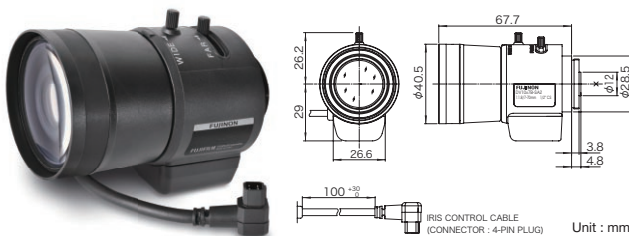

## YV2.8x2.8LA-SA2

2.8 x

Applicable camera (model) 1 2/3 1/2 1/3 1/4

Vari-Focal Wide Angle DC Auto Iris CS Mount Metal Mount ND Filter Long Cable Aspherical Lens Large Aperture Ratio RoHS Compliant  
**VARI WIDE DC CS-mt METAL ND 230 AT F0.95 RoHS**

## YV10x5B-SA2

10 x

Applicable camera (model) 1 2/3 1/2 1/3 1/4

Vari-Focal Wide Angle Telephoto Long Focal DC Auto Iris CS Mount Metal Mount ND Filter Long Cable Aspherical Lens Large Aperture Ratio RoHS Compliant  
**VARI WIDE TELE DC CS-mt METAL ND 230 AT F1.3 RoHS**

## DV10x7B-SA2

10 x

Applicable camera (model) 1 2/3 1/2 1/3 1/4

※ To be discontinued when stock runs out.

Vari-Focal Wide Angle Telephoto Long Focal DC Auto Iris CS Mount Metal Mount ND Filter Long Cable Aspherical Lens RoHS Compliant  
**VARI WIDE TELE DC CS-mt METAL ND 230 AT RoHS**

\* 1: The iris automatically closes when the camera is turned off.

※ Each of the above products is also available in long cable type (230 mm).

※ Each of the above products is also available in manual type.