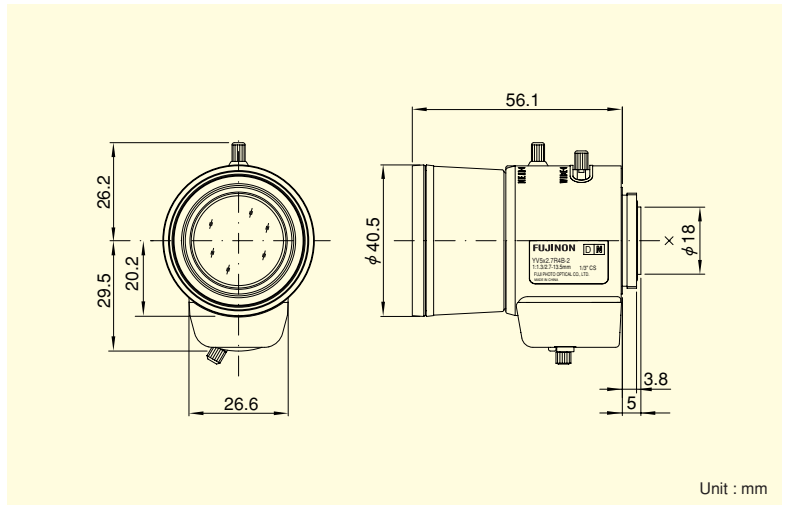

For Security
Vari-Focal

Applicable camera (model)

YV5×2.7R4B-2

1	2/3	1/2	1/3	1/4
---	-----	-----	-----	-----

5×

VARI Vari-Focal	WIDE Wide Angle	TELE Telephoto Long Focal	Day~ Night Day & Night	MANUAL Manual Iris	CS-mt CS Mount	METAL Metal Mount
					AT Aspherical Lens	F1.3 Wide Aperture Rate

- Advanced design engineering and special optic glass adopted, best suited for color, monochrome and day and night cameras
- Wide range of f2.7-13.5mm, supporting various applications
- Wide aperture of F1.3, optimizing the performance at low lighting intensity
- High accuracy aspheric lens adopted, achieving the high quality image

VARI-FOCAL LENSES

Fixed Focal (mm)		2.7~13.5 (5×)	
Iris Range		F1.3 ~ Close	
Operation	Zoom	Manual	
	Focus	Manual	
Angle Of View (H×V)	1/3"	WIDE	99°42' × 74°17'
		TELE	20°37' × 15°30'
	1/4"	WIDE	74°17' × 55°26'
		TELE	15°30' × 11°38'
Focusing Range (From Front Of The Lens) (m)		∞ ~ 0.3	
Object Dimensions at M.O.D. (H×V) (mm)	1/3"	WIDE	741 × 473
		TELE	115 × 86
	1/4"	WIDE	473 × 328
		TELE	86 × 64
Back Focal Distance (in air) (mm)		8.91	
Exit Pupil Position (From Image Plane) (mm)		96	
Filter Thread (mm)		—	
Mount		CS	
Mass (g)		65	
Remarks		•Metal Mount	