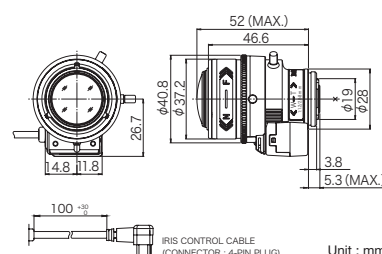

## YV2.7x2.2SA-SA2

2.7x

Applicable camera (model) 1 2/3 1/2 1/3 1/4

Unit : mm

Vari-Focal Wide Angle DC Auto Iris CS Mount Metal Mount ND Filter Long Cable Aspherical Lens Large Aperture Ratio RoHS Compliant  
**VARI WIDE DC CS-mt METAL ND 230 AT F1.3 RoHS**

## YV2.8x2.8SA-SA2

2.8x

Applicable camera (model) 1 2/3 1/2 1/3 1/4

Unit : mm

Vari-Focal Wide Angle DC Auto Iris CS Mount Metal Mount ND Filter Long Cable Aspherical Lens Large Aperture Ratio RoHS Compliant  
**VARI WIDE DC CS-mt METAL ND 230 AT F1.2 RoHS**

\* 1 : The iris automatically closes when the camera is turned off.

※ Each of the above products is also available in manual type.

※ Each of the above products is also available in long cable type (230 mm).