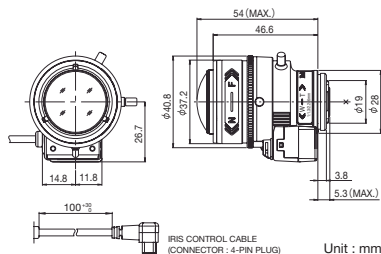

## YV2.7x2.2SA-SA2

2.7x

Applicable camera (model) 1 2/3 1/2 1/3 1/4

Unit : mm

Vari-Focal Wide Angle DC Auto Iris CS Mount Metal Mount ND Filter Long Cable Aspherical Lens Large Aperture Ratio RoHS Compliant  
**VARI WIDE DC CS-mt METAL ND 230 AT F1.3 RoHS**

## YV2.8x2.8SA-SA2

2.8x

Applicable camera (model) 1 2/3 1/2 1/3 1/4

Unit : mm

Vari-Focal Wide Angle DC Auto Iris CS Mount Metal Mount ND Filter Long Cable Aspherical Lens Large Aperture Ratio RoHS Compliant  
**VARI WIDE DC CS-mt METAL ND 230 AT F1.2 RoHS**