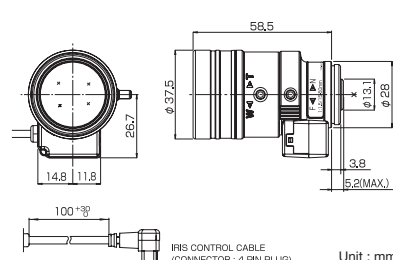

YV3.3x15SA-SA2

3.3x

Applicable camera (model) 1 2/3 1/2 1/3 1/4

Unit : mm

Vari-Focal Long Focal DC Auto Iris CS Mount Metal Mount ND Filter Long Cable Aspherical Lens Large Aperture Ratio RoHS Compliant
VARI TELE DC CS-mt METAL ND 230 AT F1.5 RoHS

HD 3MP

	Applicable to 1/3		Applicable to 1/3		Applicable to 1/3		Applicable to 1/3	
	YV2.7x2.2SA-SA2		YV2.8x2.8SA-SA2		YV4.3x2.8SA-SA2		YV3.3x15SA-SA2	
Focal Length (mm)	2.2 - 6 (2.7x)		2.8 - 8 (2.8x)		2.8 - 12 (4.3x)		15 - 50 (3.3x)	
Iris Range	F1.3 - T360(Equivalent to F360)		F1.2 - T360(Equivalent to F360)		F1.4 - T360(Equivalent to F360)		F1.5 - T360(Equivalent to F360)	
Operation	Zoom	Manual						
	Focus	Manual						
		Auto (DC type)*1						
Angle of View (H x V)	1/3"	WIDE	120° 00' x 91° 36'	100° 00' x 73° 45'	100° 02' x 74° 03'	18° 08' x 13° 34'		
		TELE	46° 26' x 34° 59'	35° 03' x 26° 18'	23° 26' x 17° 36'	5° 35' x 4° 12'		
	1/4"	WIDE	91° 36' x 69° 21'	73° 45' x 54° 49'	74° 03' x 55° 06'	13° 34' x 10° 10'		
		TELE	34° 59' x 26° 18'	26° 18' x 19° 44'	17° 36' x 13° 13'	4° 12' x 3° 10'		
Angle of View (H x V)	1/3"	WIDE	129° 43' x 75° 23'	109° 50' x 59° 51'	109° 33' x 60° 08'	19° 46' x 11° 04'		
		TELE	50° 30' x 28° 38'	38° 11' x 21° 29'	25° 31' x 14° 23'	6° 04' x 3° 26'		
	1/4"	WIDE	99° 23' x 56° 53'	80° 39' x 44° 38'	80° 56' x 44° 51'	14° 47' x 8° 18'		
		TELE	38° 04' x 21° 31'	28° 39' x 16° 07'	19° 10' x 10° 48'	4° 34' x 2° 35'		
Focus Range (From the Lens Front) (m)			∞ - 0.3				∞ - 0.8	
Mass (g)	55		50		80		60	

* 1 : The iris automatically closes when the camera is turned off.

※ Each of the above products is also available in manual type.

※ Each of the above products is also available in long cable type (230 mm).