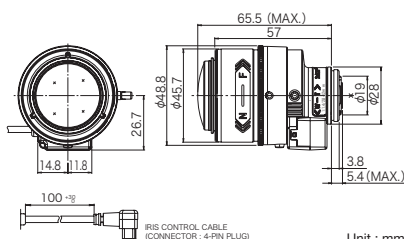

YV4.3x2.8SA-SA2

4.3x

Applicable camera (model) 1 2/3 1/2 1/3 1/4

Unit : mm

Vari-Focal Wide Angle Long Focal DC Auto Iris CS Mount Metal Mount ND Filter Long Cable Aspherical Lens Large Aperture Ratio RoHS Compliant
VARI WIDE TELE DC CS-mt METAL ND 230 AT F1.4 RoHS

HD 3MP