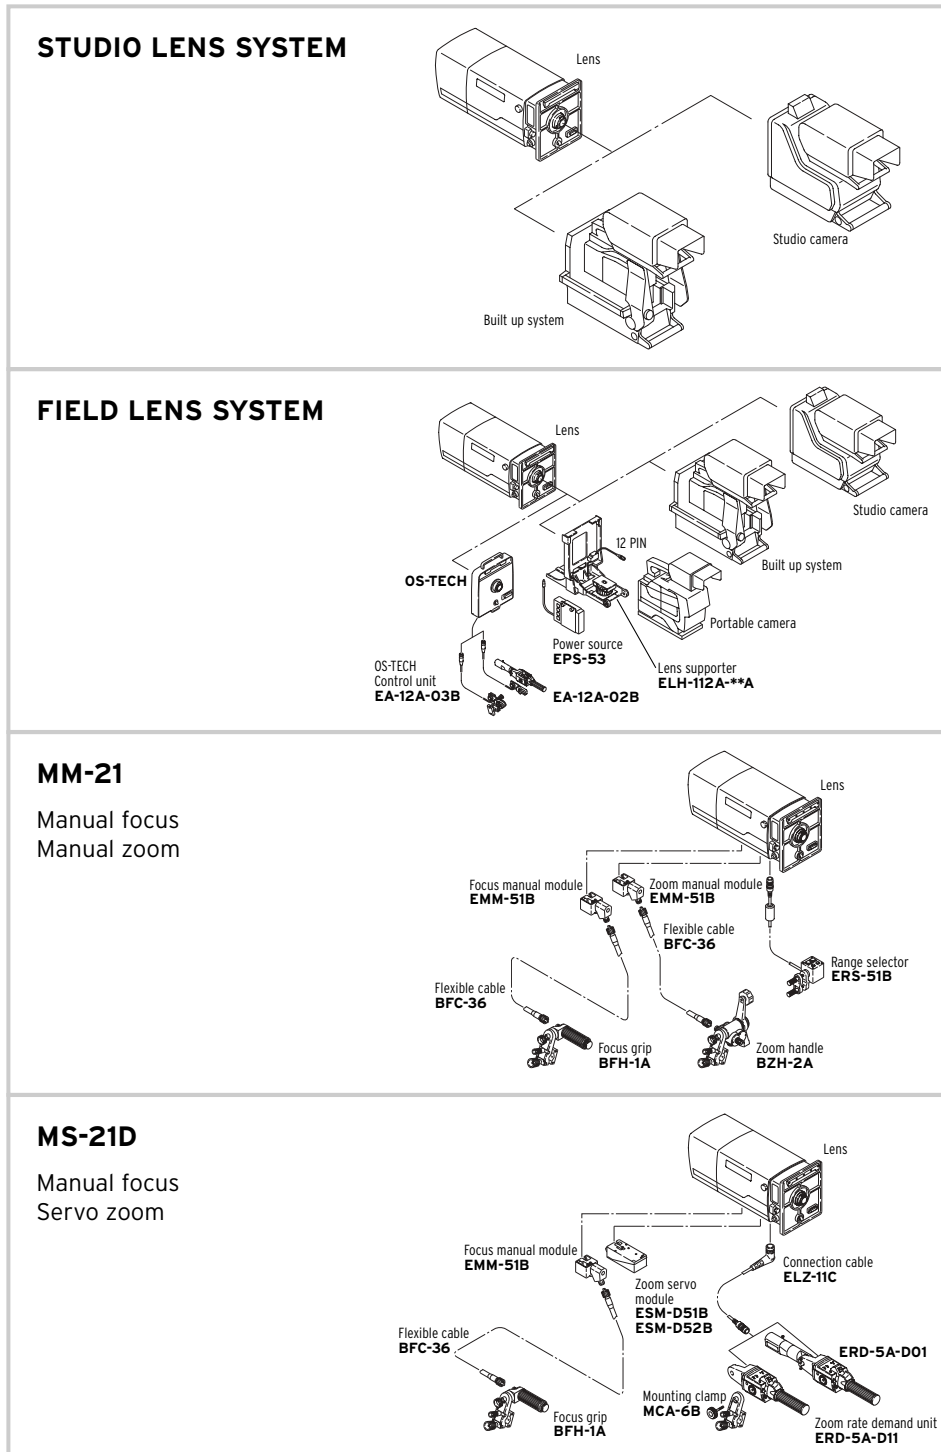

Studio / Field lens

Provide Digital Control and Functions of DIGI POWER Series.

MM: Manual focus / Manual zoom
MS: Manual focus / Servo zoom
SS: Servo focus / Servo zoom

ESM-D51B Normal speed 1 sec.
ESM-D52B High speed 0.6 sec.
 (only for zoom)

Can be used on NON-DIGI POWER lenses for basic functions.
 Specifications are subject to change without notice.

Studio / Field lens

Provide Digital Control and Functions of DIGI POWER Series.

MM: Manual focus / Manual zoom
MS: Manual focus / Servo zoom
SS: Servo focus / Servo zoom

ESM-D51B Normal speed 1 sec.
ESM-D52B High speed 0.6 sec.
(only for zoom)

Can be used on NON-DIGI POWER lenses for basic functions.
Specifications are subject to change without notice.