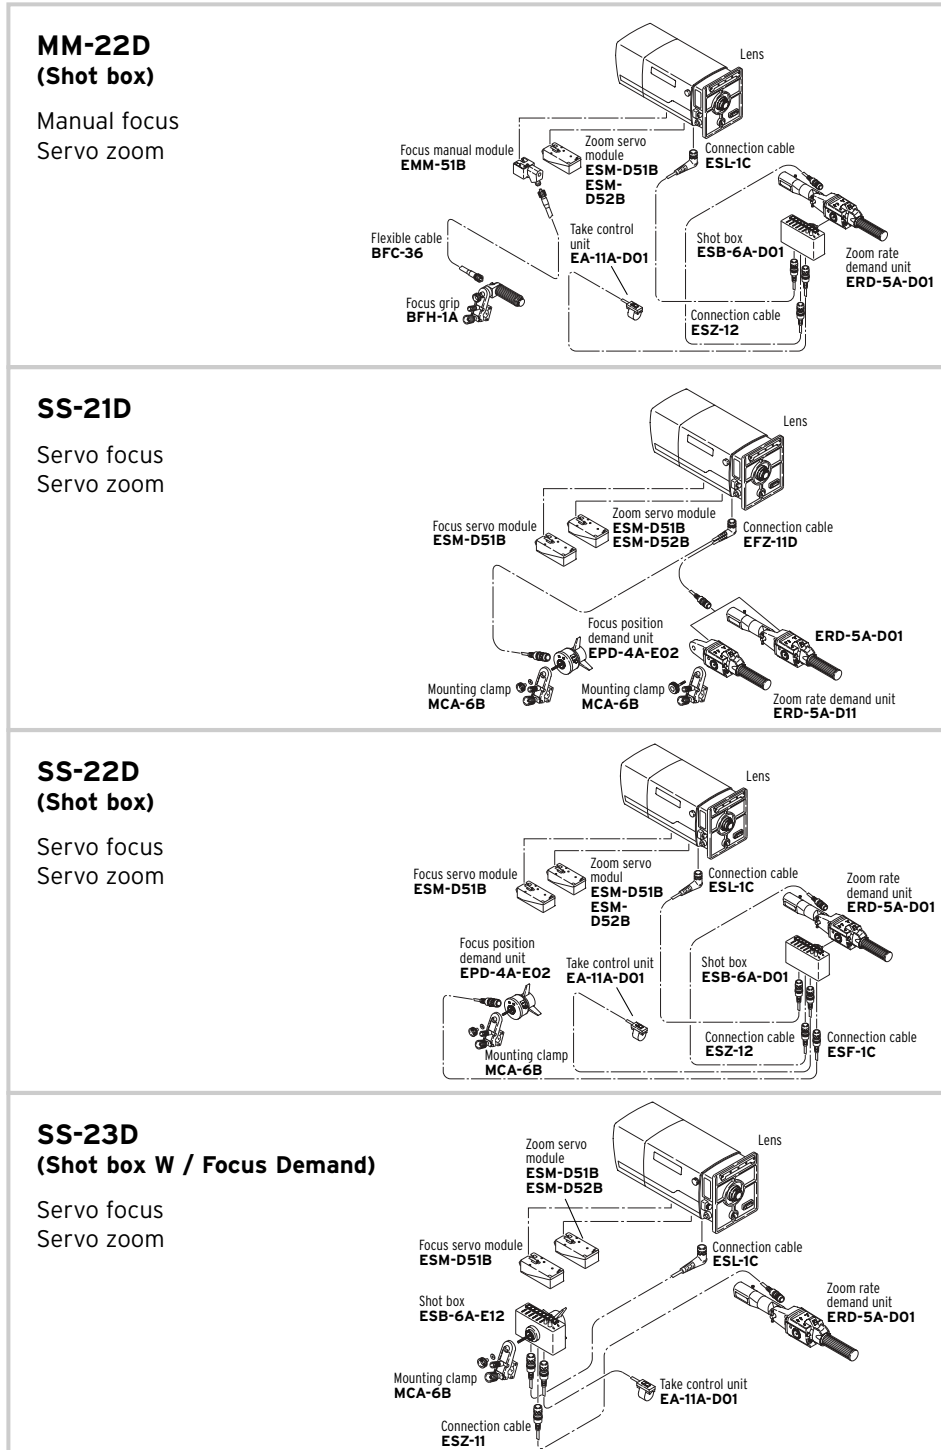

Studio / Field lens

Provide Digital Control and Functions of DIGI POWER Series.

MM: Manual focus / Manual zoom
MS: Manual focus / Servo zoom
SS: Servo focus / Servo zoom

ESM-D51B Normal speed 1 sec.
ESM-D52B High speed 0.6 sec.
 (only for zoom)

Can be used on NON-DIGI POWER lenses for basic functions.
 Specifications are subject to change without notice.

Studio / Field lens

Provide Digital Control and Functions of DIGI POWER Series.

MM: Manual focus / Manual zoom
MS: Manual focus / Servo zoom
SS: Servo focus / Servo zoom

ESM-D51B Normal speed 1 sec.
ESM-D52B High speed 0.6 sec.
(only for zoom)

Can be used on NON-DIGI POWER lenses for basic functions.
Specifications are subject to change without notice.