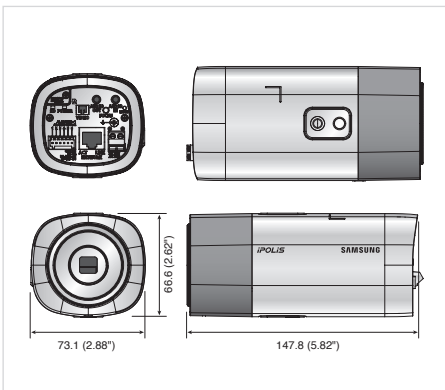

Dimensions

Unit : mm (inch)