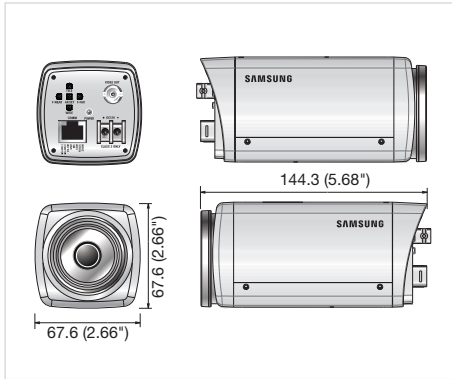

Dimensions

Unit : mm (inch)