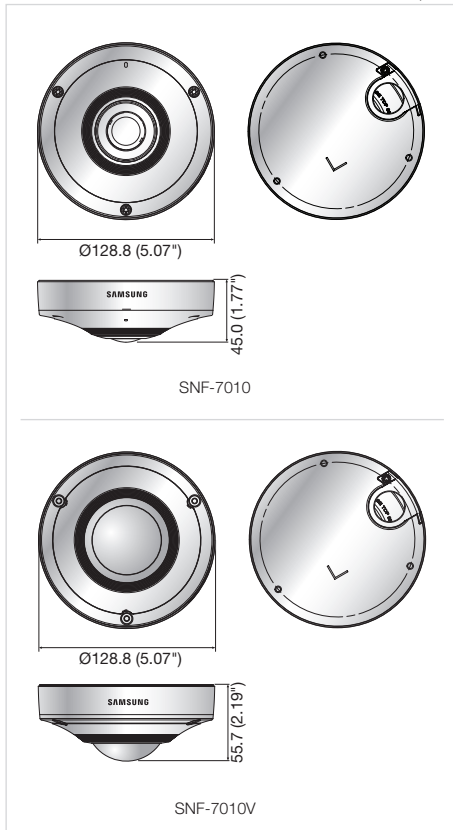

Dimensions

Unit : mm (inch)

The Eco mark represents Samsung Techwin's will to create environment-friendly products, and indicates that the product satisfies the EU RoHS Directive.

Specifications