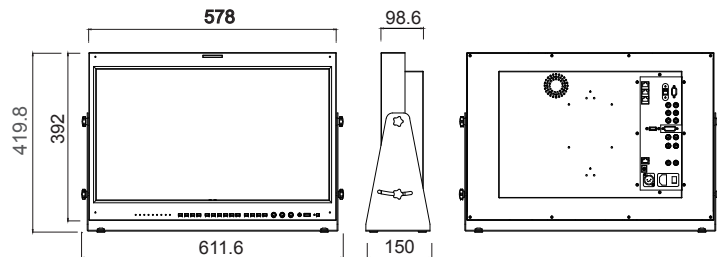

Main body Dimensions

- Main Body : 578 x 392 x 98.6 (mm) / 22.76 x 15.43 x 3.88 (inch)
- With stand : 611.6 x 419.8 x 150 (mm) / 24.1 x 16.5 x 5.9 (inch)
- Weight : 12kg / 26.45lbs

LCD

| | |
|----------------------|-------------------------------|
| Size | 24.5" |
| Resolution | 1920 x 1080 (16 : 9) |
| Pixel Pitch | 0.283mm |
| Color Depth | 1.07B (True 10bit) |
| Viewing Angle (Typ.) | duv=0.008@30° |
| Luminance (Max.) | 150cd/m ² (center) |
| Contrast Ratio | 1200:1 (min), 5000:1 (dark) |
| Display Area | 543 mm (H) x 306 mm (V) |

Product Highlights

- 24.5" 1920x1080 Native HD Resolution
- State-of-the-art AM-OLED Technology
- 1:1 Pixel Mapping Modes for SD/HD
- 3G-SDI Level A/B
- Audio Level Meter Display
- Blue Only
- H/V Delay
- Key lock
- Luma(Y') Zone Check
- Marker
- Range Error
- Time Code Display
- User Aspect
- Various Scan modes
- Waveform/Vectorscope
- X3 Zoom(PBP)
- CC-608 ANC, CC-608 LINE 21, CC-708, CC-KOR
- OP42, OP47
- 3D LUT & Adjustable Gamma
- 3rd party 3D LUT import and export
- TVLogic Color Calibration Utility