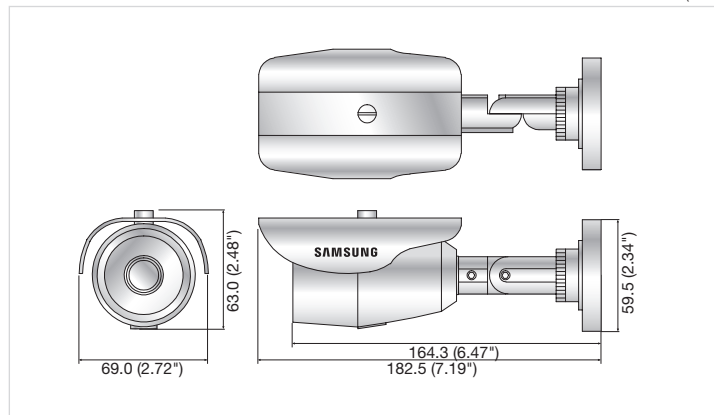

Dimensions

Unit : mm (inch)

The Eco mark represents Samsung Techwin's will to create environment-friendly products, and indicates that the product satisfies the EU RoHS Directive.

Design and specifications are subject to change without notice.

■ DISTRIBUTED BY

SAMSUNG TECHWIN CO., LTD.

6, Pangyo-ro 319beon-gil, Bundang-gu, Seongnam-si, Gyeonggi-do, SEOUL 463-400 Rep. of KOREA
Tel : +82-70-7147-8741~8749, 8752~8760 Fax : +82-31-8018-3745 www.samsungsecurity.com www.samsungcctv.com

SAMSUNG TECHWIN EUROPE LTD.
2nd floor No5, The Height, Brookland, Weybridge, Surrey, U.K.
KT13 0NY
Tel : +44-1932-82-6700 Fax : +44 1932 82 6701

SAMSUNG TECHWIN