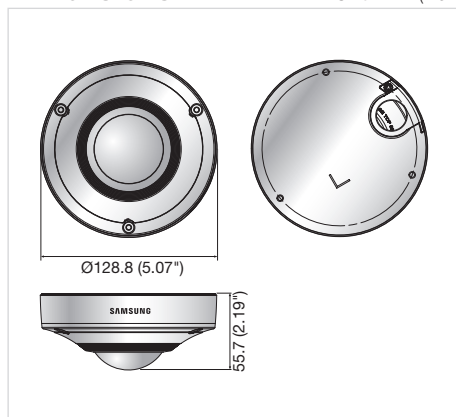

Dimensions

Unit : mm (inch)