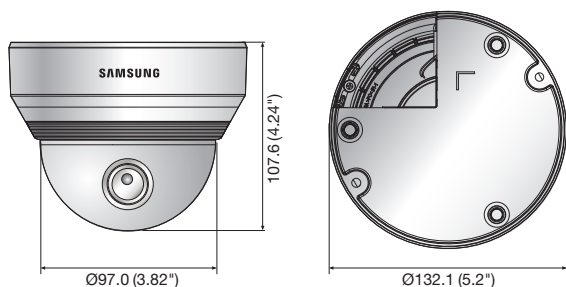

Dimensions

Unit : mm (inch)