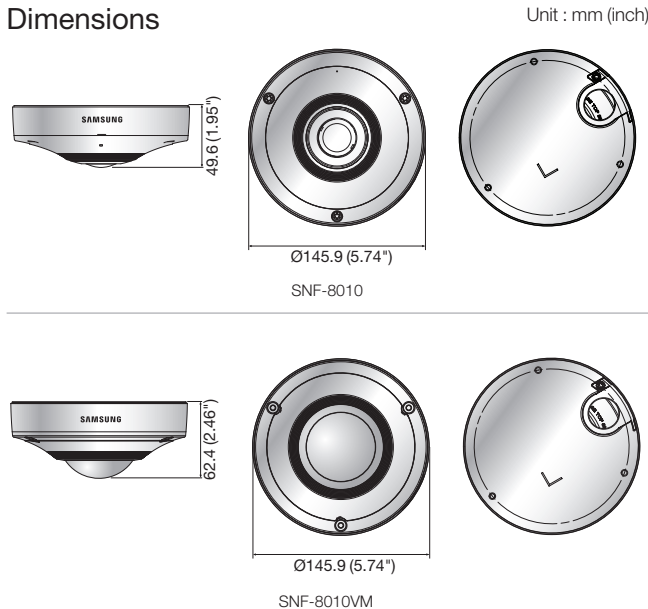

Dimensions

Accessories (Optional)