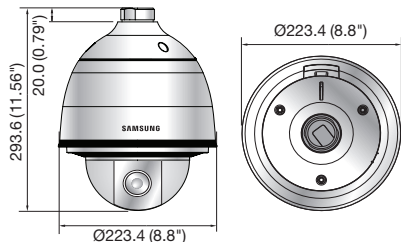

SNP-6321H/6321

2Megapixel Full HD 32x Network PTZ Dome Camera

SNP-6321H

SNP-6321

Key Features

- Max. 2M (1920 x 1080) resolution
- 16 : 9 Full HD (1080p) resolution support
- 4.44 ~ 142.6mm (32x) optical zoom, 16x digital zoom
- H.264, MJPEG dual codec, Multiple streaming
- Day & Night (ICR), WDR (120dB), Intelligent video analytics
- PoE+, SD/SDHC/SDXC memory slot, Bi-directional audio support
- IP66 / IK10 (SNP-6321H), IK10 (SNP-6321 + SHP-3701H only)

Dimensions

Unit : mm (inch)

SNP-6321H

SNP-6321

Accessories (Optional)

* Data recorded on an SD memory card may be lost or damaged by data access during power-off, mechanical shock, memory card detachment, or other operations. Data loss or damage can also occur when a memory card reaches end of life, which varies according to operational conditions. No guarantee is given against damage (including passive damage).