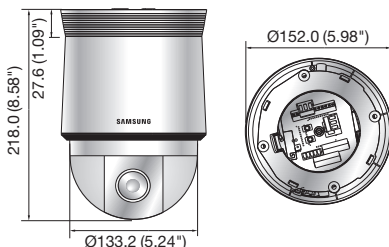

SNP-6321H/6321

2Megapixel Full HD 32x Network PTZ Dome Camera

SNP-6321H

SNP-6321

Key Features

- Max. 2M (1920 x 1080) resolution
- 16 : 9 Full HD (1080p) resolution support
- 4.44 ~ 142.6mm (32x) optical zoom, 16x digital zoom
- H.264, MJPEG dual codec, Multiple streaming
- Day & Night (ICR), WDR (120dB), Intelligent video analytics
- PoE+, SD/SDHC/SDXC memory slot, Bi-directional audio support
- IP66 / IK10 (SNP-6321H), IK10 (SNP-6321 + SHP-3701H only)

Dimensions

Unit : mm (inch)

SNP-6321H

SNP-6321

Accessories (Optional)

* Data recorded on an SD memory card may be lost or damaged by data access during power-off, mechanical shock, memory card detachment, or other operations. Data loss or damage can also occur when a memory card reaches end of life, which varies according to operational conditions. No guarantee is given against damage (including passive damage).