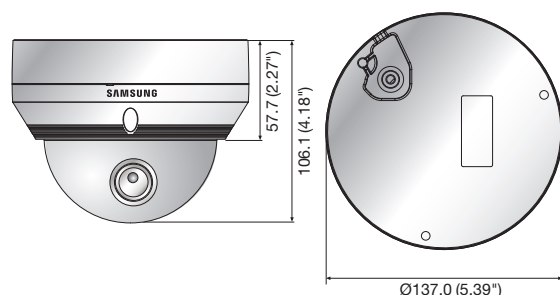

Dimensions

Unit : mm (inch)

Accessories (Optional)

SBP-301HM2 SBP-300LM SBP-300CM SBP-300WM1 SBP-300WM SBP-300B SBP-300PM SBP-300KM

	SCV-5085N	SCV-5085P
VIDEO		
Imaging Device	1/3" 1.3M CMOS	
Total Pixels	1,312(H) x 1,069(V)	
Effective Pixels	1,305(H) x 1,049(V)	
Scanning System	Progressive scan	
Synchronization	Internal	
Frequency	H : 15.734KHz / V : 59.94Hz	H : 15.625KHz / V : 50Hz
Horizontal Resolution	Color : 1000TV lines, B/W : 1000TV lines	
Min. Illumination	Color : 0.03Lux (F1.2, 50IRE), 0.001Lux (1sec, F1.2, 50IRE), 0.01Lux (F1.2, 30IRE), 0.0003Lux (1sec, F1.2, 30IRE) B/W : 0.003Lux (F1.2, 50IRE), 0.0001Lux (1sec, F1.2, 50IRE), 0.001Lux (F1.2, 30IRE), 0.00003Lux (1sec, F1.2, 30IRE)	
S / N Ratio	52dB (AGC off, Weight on)	
Video Output	CVBS : 1.0 Vpp / 75Ω composite	
LENS		
Focal Length (Zoom Ratio)	3 ~ 8.5mm (2.8x) motorized varifocal lens	
Max. Aperture Ratio	F1.2	
Angular Field of View	H : 105.5°(Wide) ~ 37.1°(Tele) / V : 57.5°(Wide) ~ 21°(Tele)	
Min. Object Distance	0.5m (1.64ft)	
Focus Control	Manual	
Lens Type	DC auto iris	
Mount Type	Board type	
OPERATIONAL		
On Screen Display	English, Chinese, Korean, Japanese, German, Italian, French, Spanish, Russian, Czech, Polish, Romanian, Serbian, Swedish, Danish, Turkish, Portuguese	
Camera Title	Off / On (Displayed 15 characters)	
Day & Night	Auto (ICR) / External / Color / B/W	
Backlight Compensation	Off / User BLC / HLC / WDR	
Wide Dynamic Range	120dB	
Contrast Enhancement	SSDR (Off / On)	
Digital Noise Reduction	SSNR IV (Off / On)	
Defog	Off / Auto / Manual	
Purple Fringe Reduction	Off / Low / Middle / High	
Digital Image Stabilization	Off / On	
Tampering	Off / On	
Motion Detection	Off / On	
Intelligent Video Analytics	Fence, (Dis)Appear, Counting (Off / On)	
Privacy Masking	Off / On (24 programmable zones with 4 points polygonal masking)	
Gain Control	Off / Low / Middle / High	
White Balance	ATW / Outdoor / Indoor / Manual / AWC / Mercury (1,800K° ~ 10,500K°)	
Electronic Shutter Speed	1sec ~ 1/12,000sec	
Digital Zoom	Off / On (1x ~ 16x)	
Reverse	Off / H-Rev / V-Rev / HV-Rev	
Profile	Basic, Day & Night, Backlight, ITS, Indoor, User	
Alarm	1 Out	
Communication	Coaxial control (SPC-300 compatible)	
Protocol	Coax : Pelco-C (Coaxitron)	
ENVIRONMENTAL		
Operating Temperature / Humidity	-30°C ~ +55°C (-22°F ~ +131°F) / Less than 90% RH *Start up should be done at above -10°C (+14°F)	
Ingress Protection	IP66	
Vandal Resistance	IK10	
ELECTRICAL		
Input Voltage / Current	Dual (24V AC & 12V DC ±10%)	
Power Consumption	Max. 5W	
MECHANICAL		
Color / Material	Ivory / Aluminum	
Dimensions (WxH)	Ø137.0 x 106.1mm (Ø5.39" x 4.18")	
Weight	772g (1.7 lb)	