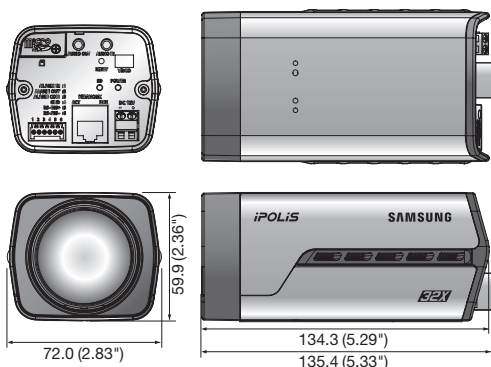

Dimensions

Unit : mm (inch)

Accessories (Optional)

	SNZ-6320N/P
VIDEO	
Imaging Device	1/2.8" 2.38M CMOS
Total / Effective Pixels	1952(H) x 1116(V), 2.18M / 1944(H) x 1104(V), 2.14M
Scanning System	Progressive
Min. Illumination	Color : 0.3Lux (1/30sec, F1.6, 50IRE), B/W : 0.03Lux (1/30sec, F1.6, 50IRE)
S / N Ratio	50dB
Video Output	CVBS : 1.0Vpp / 75Ω composite, 720 x 480(N), 720 x 576(P), for installation DIP connector type
LENS	
Focal Length (Zoom Ratio)	4.44 ~ 142.6mm (Optical 32x)
Max. Aperture Ratio	F1.6(Wide) / F4.4(Tele)
Angular Field of View	H : 62.8°(Wide) ~ 2.23°(Tele) / V : 36.80°(Wide) ~ 1.26°(Tele)
Min. Object Distance	1.5m (4.92ft)
Focus Control	Auto / Manual / One push
Lens / Mount Type	DC auto iris / Board-in type
OPERATIONAL	
Camera Title	Off / On (Displayed up to 45 characters)
Day & Night	Auto (ICR) / Color / B/W / External / Schedule
Backlight Compensation	Off / BLC
Wide Dynamic Range	120dB
Contrast Enhancement	SSDR (Samsung Super Dynamic Range) (Off / On)
Digital Noise Reduction	SSNR III (2D+3D noise filter) (Off / On)
Digital Image Stabilization	Off / On
Defog	Off / Auto / Manual
Motion Detection	Off / On (4ea 4 points polygonal zones)
Privacy Masking	Off / On (32 zones with 2 points of rectangle)
Gain Control	Off / Low / Middle / High
White Balance	ATW / AWC / Manual / Indoor / Outdoor / Mercury
Electronic Shutter Speed	Minimum / Maximum / Anti flicker (2 ~ 1/12,000sec)
Digital Zoom	16x
Flip / Mirror	Off / On
Intelligent Video Analytics	Tampering, Virtual line, Enter / Exit, (Dis)Appear, Audio detection, Face detection
Alarm I/O	Input 1ea / Output 1ea (Relay)
Remote Control Interface	RS-485
RS-485 Protocol	Samsung-T/E, Pelco-P/D, Panasonic, Honeywell, AD, Vicon, Bosch, GE
Alarm Triggers	Motion detection, Tampering, Audio detection, Face detection, Video analytics, Alarm input, Network disconnection
Alarm Events	File upload via FTP and E-mail, Notification via E-mail, Local storage(SD/SDHC/SDXC) or NAS recording at Network disconnected & Event (Alarm Triggers), External output
NETWORK	
Ethernet	RJ-45 (10/100BASE-T)
Video Compression Format	H.264 (MPEG-4 part 10/AVC), MJPEG
Resolution	1920 x 1080, 1280 x 1024, 1280 x 960, 1280 x 720, 1024 x 768, 800 x 600, 800 x 450, 720 x 576, 640 x 480, 640 x 360, 320 x 240, 320 x 180
Max. Framerate	H.264 : Max. 60fps at all resolutions MJPEG : 1920 x 1080, 1280 x 1024, 1280 x 960, 1280 x 720, 1024 x 768 : Max. 15fps 800 x 600, 800 x 450, 720 x 576, 640 x 480, 640 x 360, 320 x 240, 320 x 180 : Max. 30fps
Smart Codec	Manual mode (Area-based : 5ea), Face detection mode
Video Quality Adjustment	H.264 : Compression level, Target bitrate level control, MJPEG : Quality level control
Bitrate Control Method	H.264 : CBR or VBR, MJPEG : VBR
Streaming Capability	Multiple streaming (Up to 10 profiles)
Audio In	Selectable (Mic in / Line in), Supply voltage : 2.5V DC (4mA), Input impedance : approx. 2K Ohm
Audio Out	Line out (3.5mm stereo mini jack), Max output level : 1 Vrms
Audio Compression Format	G.711 u-law/G.726 selectable, G.726 (ADPCM) 8KHz, G.711 8KHz, G.726 : 16Kbps, 24Kbps, 32Kbps, 40Kbps
Audio Communication	Bi-directional audio
IP	IPv4, IPv6
Protocol	TCP/IP, UDP/IP, RTP(UDP), RTP(TCP), RTCP, RTSP, NTP, HTTP, HTTPS, SSL, DHCP, PPPoE, FTP, SMTP, ICMP, IGMP, SNMPv1/v2c/v3(MIB-2), ARP, DNS, DDNS, QoS, PIM-SM, UPnP, Bonjour
Security	HTTPS(SSL) login authentication, Digest login authentication IP address filtering, User access log, 802.1x authentication
Streaming Method	Unicast / Multicast
Max. User Access	10 users at unicast mode
Edge Storage	SD/SDHC/SDXC - motion Images recorded in the SD/SDHC/SDXC memory card can be downloaded. NAS (Network Attached Storage)
Application Programming Interface	ONVIF profile S, SUNAPI 2.0, SVPN 1.2
Webpage Language	English, French, German, Spanish, Italian, Chinese, Korean, Russian, Japanese, Swedish, Danish, Portuguese, Turkish, Polish, Czech, Rumanian, Serbian, Dutch, Croatian, Hungarian, Greek, Finnish, Norwegian
Web Viewer	Supported OS : Windows XP / VISTA / 7 / 8 / 8.1, MAC OS X 10.7 / 10.8 Supported Browser : Microsoft Internet Explorer (Ver. 8 ~ 11), Mozilla Firefox (Ver. 9 ~ 19), Google Chrome (Ver. 15 ~ 32) Apple Safari (Ver. 6.0.2(Mac OS X 10.8, 10.7 only), 5.1.7) * Mac OS X only
Central Management Software	SmartViewer, SSM, Mobile viewer
ENVIRONMENTAL	
Operating Temperature / Humidity	-10°C ~ +55°C (+14°F ~ +131°F) / Less than 90% RH
Storage Temperature / Humidity	-30°C ~ +60°C (-22°F ~ +140°F) / Less than 90% RH
ELECTRICAL	
Input Voltage / Current	12V DC, PoE (IEEE802.3af class 3)
Power Consumption	Max. 9.0W (12V DC) / Max. 10.0W (PoE)
MECHANICAL	
Color / Material	Dark gray / Metal
Dimensions (WxH)	72.0 x 59.9 x 135.4mm (2.83" x 2.36" x 5.33")
Weight	540g (1.19 lb)