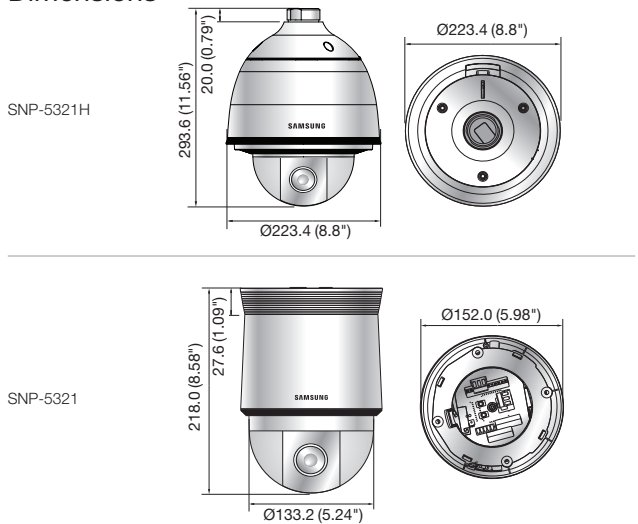

Dimensions