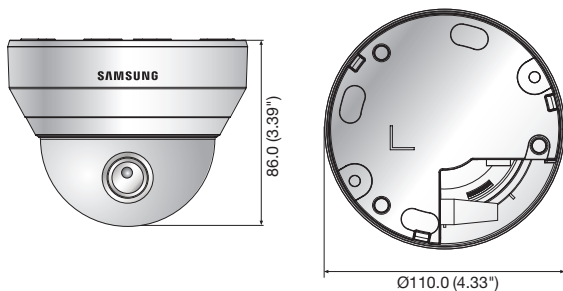

# SND-L6013

2Megapixel Full HD Network Dome Camera

## Key Features

- Max. 2M (1920 x 1080) resolution
- 3.6mm fixed lens
- 0.15Lux@F1.8 (Color), 0.15Lux@F1.8 (B/W)
- 30fps@all resolutions (H.264)
- H.264, MJPEG dual codec, Multiple streaming
- Motion detection, Tampering
- micro SD/SDHC memory slot, PoE
- Hallway view support (Rotate 90°/270°)
- LDC support (Lens Distortion Correction)

## Dimensions

Unit : mm (inch)