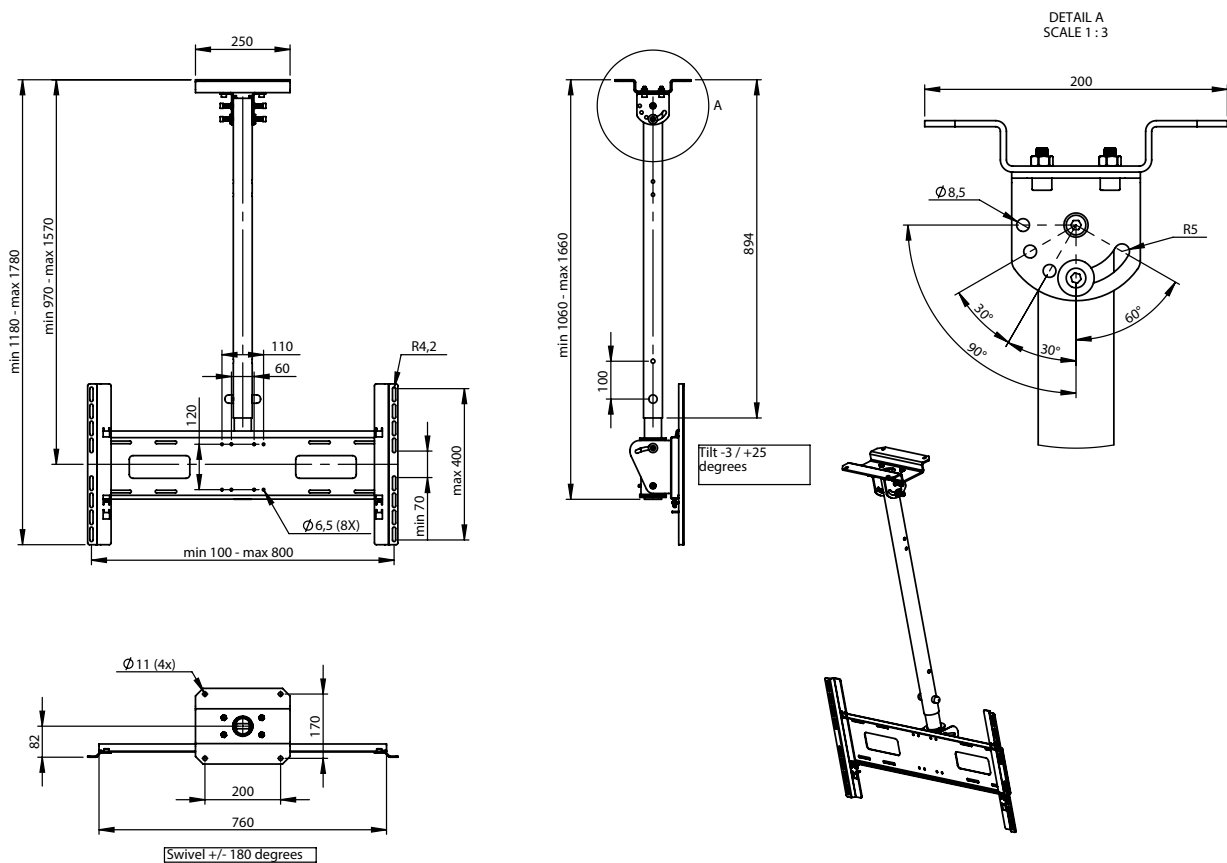

Available in three different colors; white, black and silver.

**INFO**

Color: Black, silver or white.  
 Max load: 50 kg/display.  
 Total length (from ceiling to the screens center line): 970-1570 mm.  
 Swivel & Tilt: The display can be swiveled +/-180° and tilted -3/+25°.  
 Adjustable: The length is adjustable in 100 mm steps.

Note: Cables are fed through the pillar. The adapter plate is prepared with a hole that makes it possible to secure the display with a padlock. Can be mounted in environments with inclined walls and pitched roofs.

**ART. NO.**

- PL061088-P0**
- PL061033**
- PL061034**

**DESCRIPTION**

Func Flatscreen CH VST2 Black  
 Func Pipe CHVST2/D2 1540-2740  
 Func Pipe CHVST2/D2 2540-4540

- PL061089-P0**
- PL061043**
- PL061044**

**PRODUCT DIMENSIONS [mm]**

We reserve the right to introduce changes in the product specifications after the printing and publication of this document.