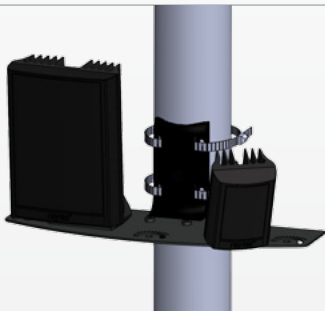

Illuminate Different Depths of Scene

Illuminate Different Areas on Site