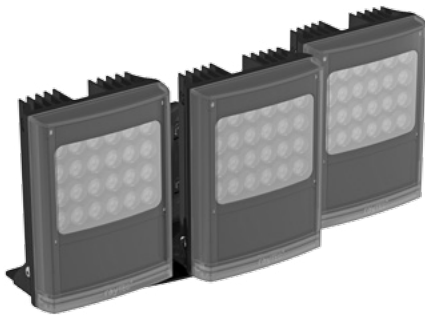

## VUB-PLATE-PSU

**Note:** Can be used in conjunction with other VUB Mounting Plates to mount VARIO illuminators and PSUs on the same VUB Wall or Pole Mount Bracket

\* Pictured with VUB-WALL bracket

## VUB and VARIO Illuminator/PSU Configuration Examples

One VARIO i8 unit mounted on a VUB-WALL

One VARIO i4 mounted on a VUB-POLE

Three VARIO i8 units mounted on a VUB-PLATE-3x8

Three VARIO i16 illuminators mounted on a VUB-PLATE-3x8

Three VARIO i4 illuminators mounted on a VUB-PLATE-3x4

One VARIO i8 and one VARIO i4 illuminator mounted on a VUB-PLATE-3x4

**Note:** Other VUB and Illuminator/PSU combinations possible – please contact Raytec for further advice.