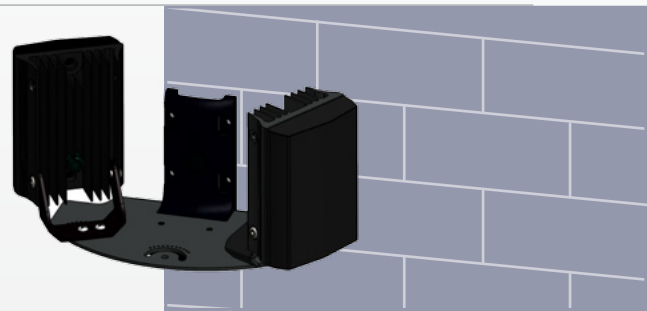

Illuminate Different Depths of Scene

Illuminate Different Areas on Site