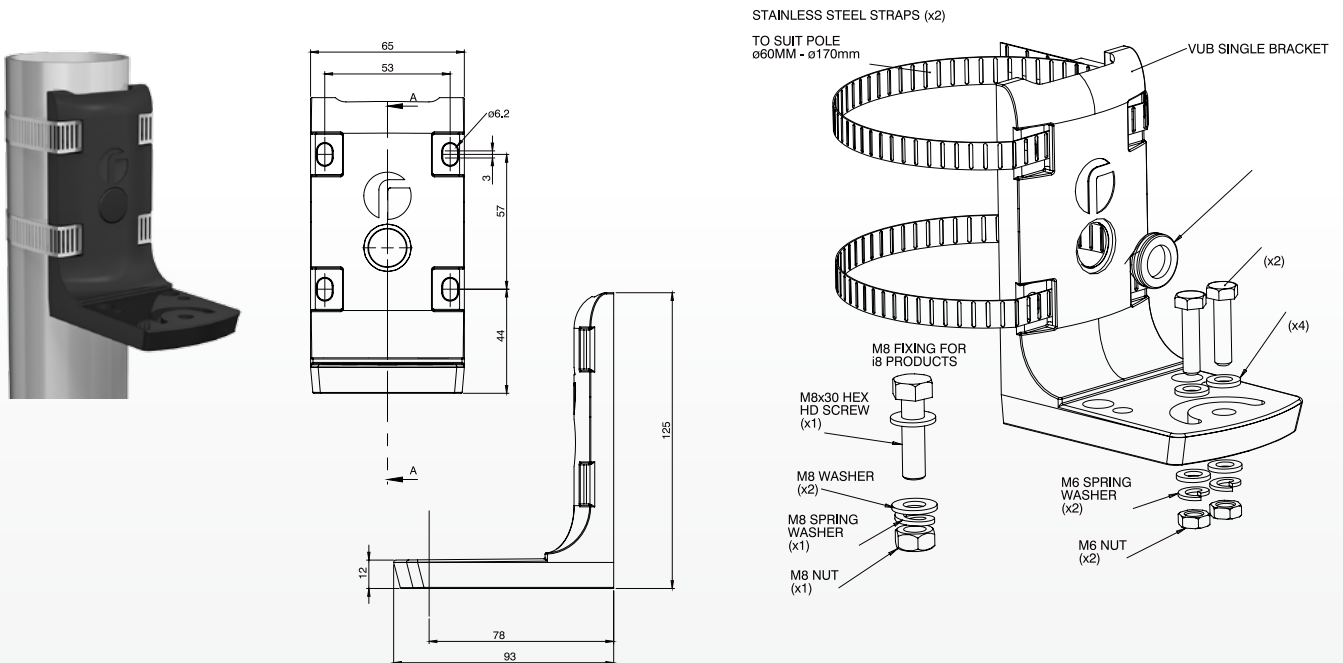

VUB-POLE Mount Bracket

Note: M6 centre fixing is for VARIO 2 and 4 series single panel illuminators
M8 centre fixing is for VARIO 8 and 16 series single panel illuminators