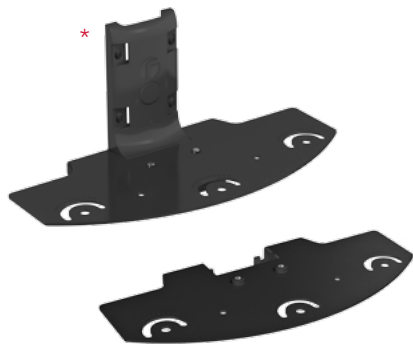

VUB-PLATE-3x4