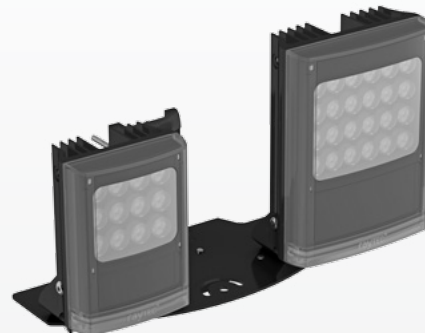

## VUB-PLATE-PSU

**Note:** Can be used in conjunction with other VUB Mounting Plates to mount VARIO illuminators and PSUs on the same VUB Wall or Pole Mount Bracket

\* Pictured with VUB-WALL bracket

## VUB and VARIO Illuminator/PSU Configuration Examples

One VARIO i8 unit mounted on a VUB-WALL

One VARIO i4 mounted on a VUB-POLE

Three VARIO i8 units mounted on a VUB-PLATE-3x8

Three VARIO i16 illuminators mounted on a VUB-PLATE-3x8

Three VARIO i4 illuminators mounted on a VUB-PLATE-3x4

One VARIO i8 and one VARIO i4 illuminator mounted on a VUB-PLATE-3x4

**Note:** Other VUB and Illuminator/PSU combinations possible – please contact Raytec for further advice.