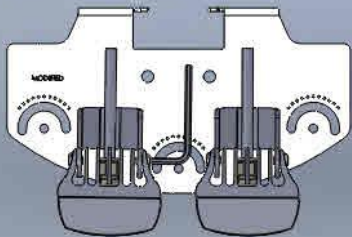

VUB Plates i2-i8

Small

3xi2

Medium

3xi4

Large

3xi8

Note: Needs lock-off holes adding.

2xi2 inner mounts

2xi4 inner mounts

2xi8 inner mounts

2xi4

2xi8

I16 Mounting Options

i16 Single Plate