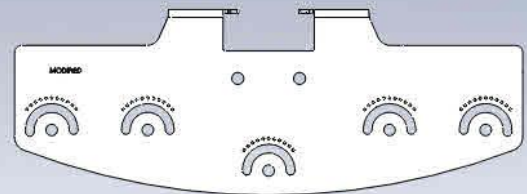

VUB Plates i2-i8

Small

3xi2

Medium

3xi4

Large

3xi8

Note: Needs lock-off holes adding.

2xi2 inner mounts

2xi4 inner mounts

2xi8 inner mounts

2xi4

2xi8

I16 Mounting Options

i16 Single Plate