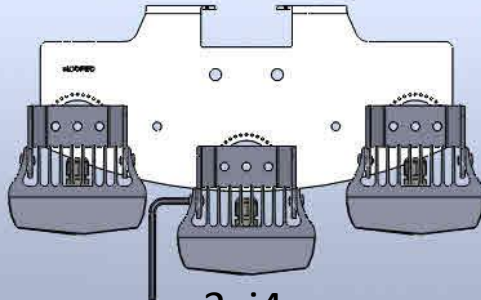

VUB Plates i2-i8

Small

3xi2

Medium

3xi4

Large

3xi8

Note: Needs lock-off holes adding.

2xi2 inner mounts

2xi4 inner mounts

2xi8 inner mounts

2xi4

2xi8

I16 Mounting Options

i16 Single Plate