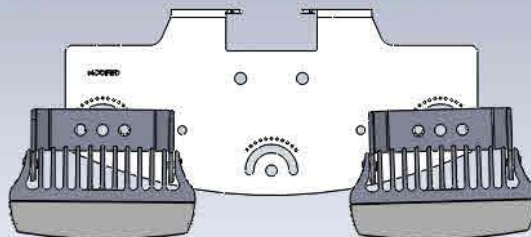

VUB Plates i2-i8

Small

3xi2

Medium

3xi4

Large

3xi8

Note: Needs lock-off holes adding.

2xi2 inner mounts

2xi4 inner mounts

2xi8 inner mounts

2xi4

2xi8

I16 Mounting Options

i16 Single Plate