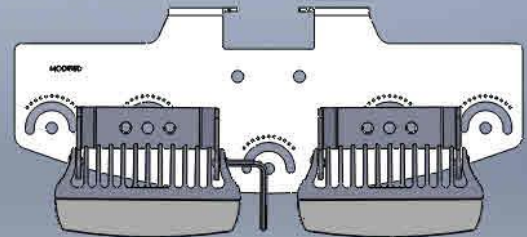

VUB Plates i2-i8

Small

3xi2

Medium

3xi4

Large

3xi8

Note: Needs lock-off holes adding.

2xi2 inner mounts

2xi4 inner mounts

2xi8 inner mounts

2xi4

2xi8

I16 Mounting Options

i16 Single Plate