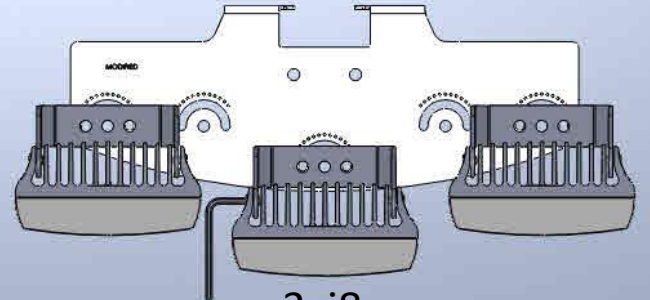

VUB Plates i2-i8

Small

3xi2

Medium

3xi4

Large

3xi8

Note: Needs lock-off holes adding.

2xi2 inner mounts

2xi4 inner mounts

2xi8 inner mounts

2xi4

2xi8

I16 Mounting Options

i16 Single Plate