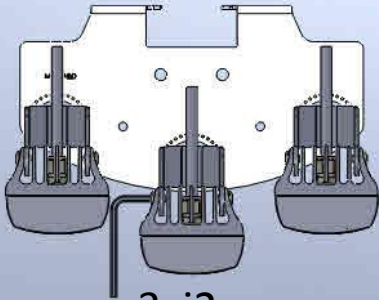

VUB Plates i2-i8

Small

3xi2

Medium

3xi4

Large

3xi8

Note: Needs lock-off holes adding.

2xi2 inner mounts

2xi4 inner mounts

2xi8 inner mounts

2xi4

2xi8

I16 Mounting Options

i16 Single Plate