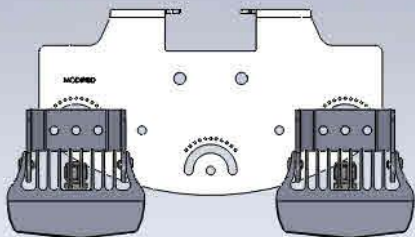

VUB Plates i2-i8

Small

3xi2

Medium

3xi4

Large

3xi8

Note: Needs lock-off holes adding.

2xi2 inner mounts

2xi4 inner mounts

2xi8 inner mounts

2xi4

2xi8

I16 Mounting Options

i16 Single Plate