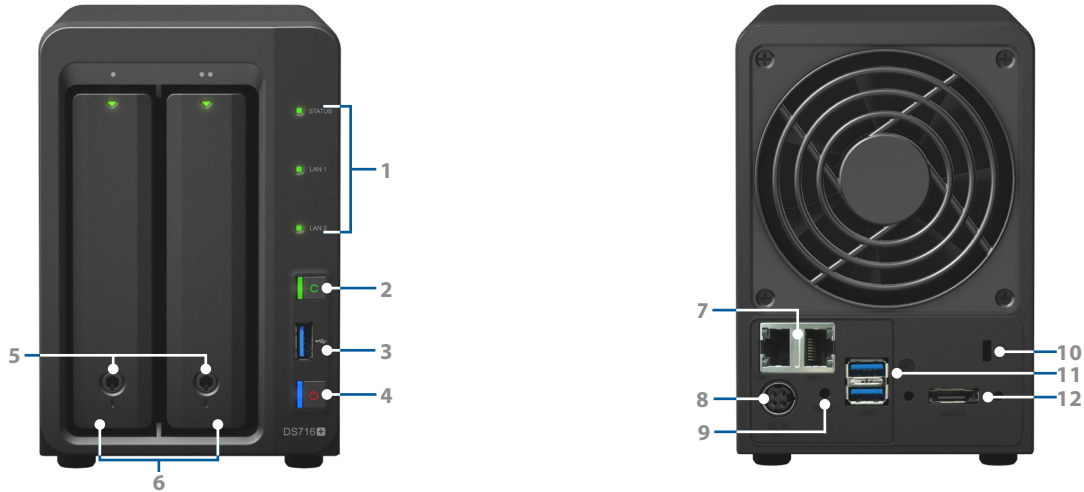

Connections & Buttons

1	LED indicator	2	USB copy button	3	USB 3.0 port	4	Power button
5	Tray lock	6	Drive tray	7	Gigabit (RJ-45) LAN port	8	Power port
9	Reset button	10	Kensington Security Slot	11	USB 3.0 port	12	eSATA port

Technical Specifications

Hardware

CPU	Intel Celeron N3150 quad-core 1.6GHz, turbo up to 2.08GHz
Floating point unit	Yes
Hardware encryption engine	Yes (AES-NI)
Hardware transcoding engine	Supported codec: H.264 (AVC), MPEG-2 and VC-1; maximum resolution: 4K (4096 x 2160); maximum frame rate per second (FPS): 30
RAM size	DDR3 2GB
Compatible drive type	3.5"/2.5" SATA III/II x 2 (Hard drives not included.)
Maximum internal raw capacity	16TB (8TB HDD x 2) (The actual capacity will differ according to volume types.)
External ports	USB 3.0 port x 3, eSATA port x 1
Size (HxWxD)	157 mm x 103.5 mm x 232 mm
Weight	1.75 Kg
LAN	Gigabit (RJ-45) x 2
Wireless support	Yes (wireless dongles not included)
Wake on LAN/WAN	Yes
Scheduled power on/off	Yes
AC input power voltage	100V to 240V
Power frequency	50Hz to 60Hz, single phase
Operating temperature	5°C to 40°C (40°F to 104°F)
Storage temperature	-20°C to 60°C (-5°F to 140°F)
Relative humidity	5% to 95% RH

General

Networking protocols	CIFS, AFP, NFS, FTP, WebDAV, CalDAV, iSCSI, Telnet, SSH, SNMP, VPN (PPTP, OpenVPN™, L2TP)
File system	Internal: Btrfs, ext4 External: Btrfs, ext4, ext3, FAT, NTFS, HFS+
Storage management	Maximum single volume size: 108TB, Maximum internal volume: 512, Maximum iSCSI Target: 32, Maximum iSCSI LUN: 256, iSCSI LUN clone/snapshot support; SSD read/write cache support
Supported RAID type	Synology Hybrid RAID (SHR), Basic, JBOD, RAID 0, RAID 1; with Synology Expansion Unit DX513/DX213: RAID 5, RAID 6, RAID 10
File sharing capability	Maximum user account: 2048, Maximum group: 256, Maximum shared folder: 512, Maximum concurrent CIFS/AFP/FTP/File Station connection: 512
Privilege	Windows Access Control List (ACL)
Directory service	Windows AD Integration: Domain Users login via Samba (CIFS)/AFP/FTP/File Station, LDAP integration
Virtualization	VMware vSphere 5, Microsoft Hyper-V, Citrix ready
Security	FTP over SSL/TLS, IP auto-block, firewall, encrypted network backup over Rsync, HTTPS connection