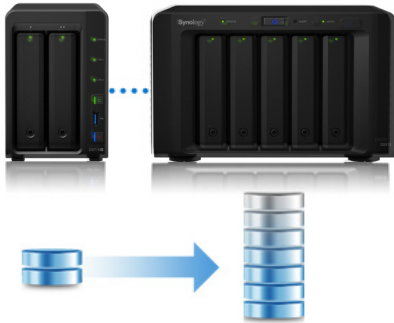

Flexible Scalability

DS716+ can expand its capacity on-the-fly and enlarge volumes across its expansion unit for storage or backup.

Comprehensive Business Applications

Powered by the innovative Synology DiskStation Manager (DSM), DS716+ comes fully-equipped with business applications and features:

- Easy integration with existing business network environments through **Windows® AD** and **LDAP** directory services without recreating user accounts.
- **Windows ACL** support provides fine-grained access control and efficient privilege settings, allowing DS716+ to fit seamlessly into current infrastructure.
- Complete backup applications protect information assets by regularly backing up files and iSCSI LUNs locally and remotely.

4K Ultra HD Multimedia Bank

Synology DiskStation DS716+ features real-time H.264 **single-channel 4K Ultra HD** or **quad-channel Full HD³** video transcoding, bringing more complete support to the latest multimedia file formats and contents and allowing easy file sharing across Windows, Mac®, and Linux® platforms. With **Video Station**, you can organize personal digital video library with comprehensive media information, watch 4K Ultra HD movies and films, or record TV programs with a DVB-T/DVB-S stick. **Photo Station**'s intuitive design allows you to effortlessly organize photos into customized categories, smart albums and blog posts, and link them to social networking websites within a few clicks. **Audio Station** comes with Internet radio and lossless audio formats support and provides music playback via DLNA, AirPlay®, and Bluetooth devices (A Bluetooth dongle is required).

Virtualization Ready

With iSCSI support in DSM, DS716+ provides seamless storage solutions for virtualization environments, including VMware®, Citrix®, and Hyper-V®. With VMware vSphere 5 and VAAI integration, DS716+ helps offload specific storage operations and optimizes computation power for unparalleled performance and efficiency in VMware environments. It is the ideal alternative to SAN solution for businesses. Affordable and cost-effective, iSCSI allows SMB users to consolidate storage into data center storage arrays while providing hosts with the illusion of locally-attached disks.

Energy Efficient and Easy Management Design

Synology DS716+ is designed and developed with energy efficiency in mind. Compared with the average storage server counterparts, DS716+ consumes only 18.96W in regular operation. The support of Wake on LAN/WAN and scheduled power on and off can further reduce power consumption and operation cost. HDD hibernation can be configured to take effect automatically when the system has been inactive for a specified period of time. This not only saves energy but also extends the lifespan of the hard disks.