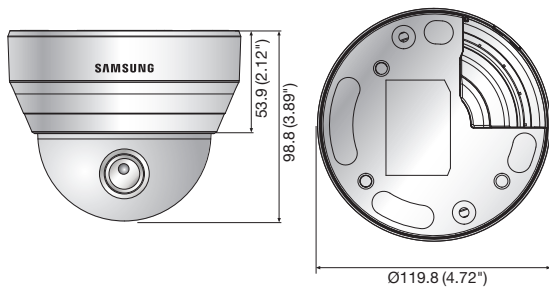

Dimensions

Unit : mm (inch)