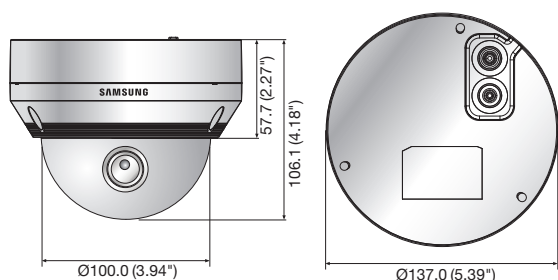

## Dimensions

Unit : mm (inch)

## SCV-6023RN/P

VIDEO	
Imaging Device	1/2.9" 2M CMOS
Total Pixels	2,000(H) x 1,121(V) 2.24M pixels
Effective Pixels	1,984(H) x 1,105(V) 2.19M pixels
Scanning System	Progressive scan
Min. Illumination	Color : 0.15Lux (F2.1) B/W : 0Lux (IR LED on)
S / N Ratio	52dB (AGC off, Weight on)
Video Output	BNC (AHD, CVBS selectable)
Resolution	1920 x 1080
Max. Framerate	30fps@1080p, 30fps@720p
LENS	
Focal Length (Zoom Ratio)	4mm fixed
Max. Aperture Ratio	F2.1
Angular Field of View	H : 72.2° / V : 52.9° / D : 94.3°
Min. Object Distance	0.5m (1.64ft)
Focus Control	Manual
Lens Type	Fixed
Mount Type	Board-in type
OPERATIONAL	
On Screen Display	English, Japanese, Spanish, French, Portuguese, Korean, German, Italian, Chinese, Russian, Polish, Czech, Romanian, Serbian, Swedish, Danish, Turkish
Camera Title	Off / On (Displayed 15 characters)
Day & Night	Auto (ICR) / Color / B/W
Backlight Compensation	Off / User BLC / HLC
Wide Dynamic Range	DWDR
Digital Noise Reduction	SSNRIV (Off / On)
Defog	Off / Auto / Manual
Motion Detection	Off / On (4 zones)
Privacy Masking	Off / On (4 zones rectangle)
Gain Control	Off / Low / Middle / High
White Balance	ATW / Outdoor / Indoor / Manual / AWC (1,800K ~ 10,500K)
Electronic Shutter Speed	1sec ~ 1/12,000sec
Reverse	Off / H-Rev / V-Rev / HV-Rev
Profile	Basic, Day & Night, Backlight, Indoor, User
Remote Control Interface	Coaxial control
Protocol	Coax : ACP (AHD), Pelco-C (CVBS)
IR Distance	20m (65.62ft)
Video Transmission Distance	500m (1,640.42ft) (75-5 coaxial cable)
ENVIRONMENTAL	
Operating Temperature / Humidity	-30°C ~ +55°C (-22°F ~ +131°F) / Less than 90% RH *Start up should be done at above -10°C (+14°F)
Ingress Protection	IP66
Vandal Resistance	IK10
ELECTRICAL	
Input Voltage / Current	12V DC ±10%
Power Consumption	Max. 4.2W
MECHANICAL	
Color / Material	Ivory / Metal
Dimensions (WxH)	Ø137.0 x 94.0mm (Ø5.39" x 3.7")
Weight	560g (1.23 lb)