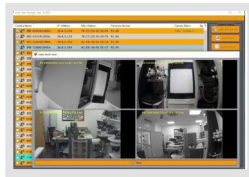

eneo Site Manager | Artikelnummer: 218218