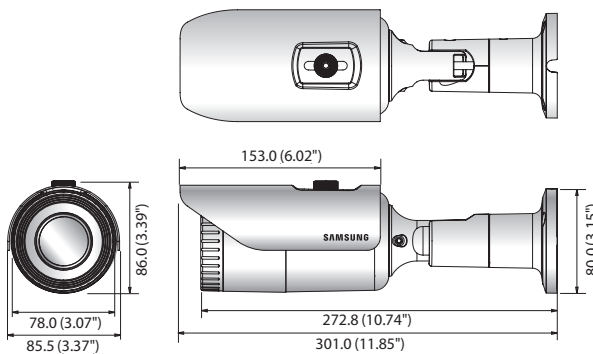

Dimensions

Unit : mm (inch)

	SCO-5081RN	SCO-5081RP
VIDEO		
Imaging Device	1/3" 2M CMOS	
Total Pixels	1,304(H) x 1,074(V)	
Effective Pixels	1,296(H) x 1,032(V)	
Scanning System	Progressive scan	
Synchronization	Internal	
Frequency	H : 15.734KHz / V : 59.94Hz	H : 15.625KHz / V : 50Hz
Horizontal Resolution	Color : 1000TV lines, B/W : 1000TV lines	
Min. Illumination	Color : 0.05Lux (F1.4, 50IRE), 0.001Lux (1sec, F1.4, 50IRE), 0.02Lux (F1.4, 30IRE), 0.0006Lux (1sec, F1.4, 30IRE) B/W : 0Lux (IR LED on)	
S / N Ratio	52dB (AGC off, Weight on)	
Video Output	CVBS : 1.0Vpp / 75Ω composite	
LENS		
Focal Length (Zoom Ratio)	3 ~ 10mm (3.3x) (YTOT)	
Max. Aperture Ratio	F1.4	
Angular Field of View	H : 82.0°(Wide) ~ 26.5°(Tele) / V : 59.7°(Wide) ~ 19.9°(Tele)	
Min. Object Distance	0.5m (1.64ft)	
Focus Control	Manual	
Lens Type	DC auto iris	
Mount Type	Board type	
OPERATIONAL		
On Screen Display	English, Chinese, Korean, Japanese, German, Italian, French, Spanish, Russian, Czech, Polish, Romanian, Serbian, Swedish, Danish, Turkish, Portuguese	
Camera Title	Off / On (Displayed 15 characters)	
Day & Night	Auto (ICR) / External / Color / B/W	
Backlight Compensation	Off / User BLC / HLC	
Contrast Enhancement	SSDR (Off / On)	
Digital Noise Reduction	SSNRIV (Off / On)	
Defog	Off / Auto / Manual	
Purple Fringe Reduction	Off / Low / Middle / High	
Digital Image Stabilization	Off / On	
Tampering	Off / On	
Motion Detection	Off / On	
Intelligent Video Analytics	Fence, (Dis)Appear, Counting (Off / On)	
Privacy Masking	Off / On (24 programmable zones with 4 points polygonal masking)	
Gain Control	Off / Low / Middle / High	
White Balance	ATW / Outdoor / Indoor / Manual / AWC / Mercury (1,800K° ~ 10,500K°)	
Electronic Shutter Speed	1sec ~ 1/12,000sec	
Digital Zoom	Off / On (1x ~ 16x)	
Reverse	Off / H-Rev / V-Rev / HV-Rev	
Profile	Basic, Day & Night, Backlight, ITS, Indoor, User	
Alarm	1 Out	
Communication	Coaxial control (SPC-300 compatible), RS-485	
Protocol	Coax : Pelco-C (Coaxitron) RS-485 : Samsung-T/E, Pelco-D/P, Panasonic, Bosch, Honeywell, Vicon, AD, GE	
IR Distance	50m (164.04ft) (IR LED 36ea)	
ENVIRONMENTAL		
Operating Temperature / Humidity	-30°C ~ +55°C (-22°F ~ +131°F) / Less than 90% RH	
Ingress Protection	IP66	
Vandal Resistance	IK10	
ELECTRICAL		
Input Voltage / Current	Dual (24V AC & 12V DC ±10%)	
Power Consumption	Max. 9.5W	
MECHANICAL		
Color / Material	Dark gray / ALDC	
Dimensions (WxH)	Ø78.0 x 272.8mm (3.07" x 10.74") (Without sunshield)	
Weight	1.5Kg (3.31 lb)	