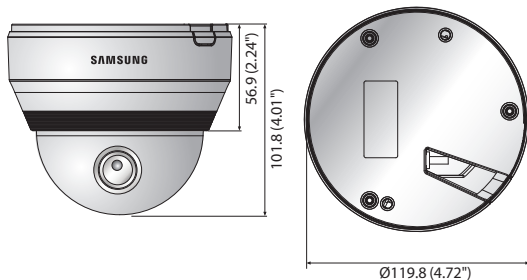

Dimensions

Unit : mm (inch)

Accessories (Optional)

SBP-301HM4 SBP-300LM SBP-300CM SBP-300WM1 SBP-300WM SBP-300B SBP-300PM SBP-300KM

| | SCD-5081RN | SCD-5081RP |
|----------------------------------|---|--------------------------|
| VIDEO | | |
| Imaging Device | 1/3" 2M CMOS | |
| Total Pixels | 1,304(H) x 1,074(V) | |
| Effective Pixels | 1,296(H) x 1,032(V) | |
| Scanning System | Progressive scan | |
| Synchronization | Internal | |
| Frequency | H : 15.734KHz / V : 59.94Hz | H : 15.625KHz / V : 50Hz |
| Horizontal Resolution | Color : 1000TV lines, B/W : 1000TV lines | |
| Min. Illumination | Color : 0.05Lux (F1.4, 50IRE), 0.001Lux (1sec, F1.4, 50IRE), 0.02Lux (F1.4, 30IRE), 0.0006Lux (1sec, F1.4, 30IRE) B/W : 0Lux (IR LED on) | |
| S / N Ratio | 52dB (AGC off, Weight on) | |
| Video Output | CVBS : 1.0Vpp / 75Ω composite | |
| LENS | | |
| Focal Length (Zoom Ratio) | 3 ~ 10mm (3.3x) varifocal | |
| Max. Aperture Ratio | F1.4 | |
| Angular Field of View | H : 83.1°(Wide) ~ 26.9°(Tele) / V : 60.5°(Wide) ~ 20.2°(Tele) | |
| Min. Object Distance | 0.5m (1.64ft) | |
| Focus Control | Manual | |
| Lens Type | DC auto iris | |
| Mount Type | Board type | |
| OPERATIONAL | | |
| On Screen Display | English, Chinese, Korean, Japanese, German, Italian, French, Spanish, Russian, Czech, Polish, Romanian, Serbian, Swedish, Danish, Turkish, Portuguese | |
| Camera Title | Off / On (Displayed 15 characters) | |
| Day & Night | Auto (ICR) / External / Color / B/W | |
| Backlight Compensation | Off / User BLC / HLC | |
| Contrast Enhancement | SSDR (Off / On) | |
| Digital Noise Reduction | SSNR IV (Off / On) | |
| Defog | Off / Auto / Manual | |
| Purple Fringe Reduction | Off / Low / Middle / High | |
| Digital Image Stabilization | Off / On | |
| Tampering | Off / On | |
| Motion Detection | Off / On | |
| Intelligent Video Analytics | Fence, (Dis)Appear, Counting (Off / On) | |
| Privacy Masking | Off / On (24 programmable zones with 4 points polygonal masking) | |
| Gain Control | Off / Low / Middle / High | |
| White Balance | ATW / Outdoor / Indoor / Manual / AWC / Mercury (1,800K° ~ 10,500K°) | |
| Electronic Shutter Speed | 1sec ~ 1/12,000sec | |
| Digital Zoom | Off / On (1x ~ 16x) | |
| Reverse | Off / H-Rev / V-Rev / HV-Rev | |
| Profile | Basic, Day & Night, Backlight, ITS, Indoor, User | |
| Alarm | 1 Out | |
| Communication | Coaxial control (SPC-300 compatible) | |
| Protocol | Coax : Pelco-C (Coaxitron) | |
| IR Distance | 30m (98.43ft) (IR LED 12ea) | |
| ENVIRONMENTAL | | |
| Operating Temperature / Humidity | -30°C ~ +55°C (+14°F ~ +131°F) / Less than 90% RH | |
| ELECTRICAL | | |
| Input Voltage / Current | Dual (24V AC & 12V DC ±10%) | |
| Power Consumption | Max. 6W | |
| MECHANICAL | | |
| Color / Material | Ivory / Aluminum, Plastic | |
| Dimensions (WxH) | Ø119.8 x 101.8mm (Ø4.72" x 4.01") | |
| Weight | 550g (1.21 lb) | |