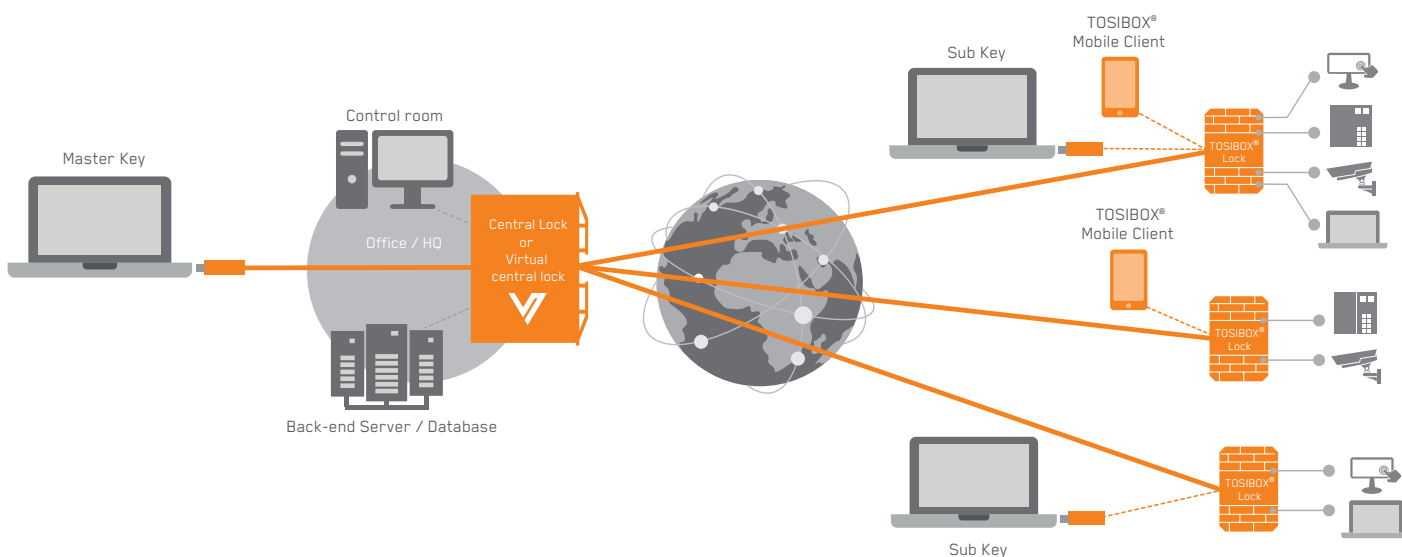

TOSIBOX® Virtual Central Lock

TOSIBOX® Virtual Central Lock is the hub for your TOSIBOX® VPN connections. It allows connections from Locks, Keys or Mobile Clients, scaling easily from just a few ones up to hundreds or thousands. Because of the flexible licensing model, the TOSIBOX® Virtual Central Lock is a very cost-effective solution, whether you have just a few connections or thousands of them.

Properties

- With Virtual Central Lock and always-on VPN connections you can easily enable applications like data logging, continuous monitoring or remote maintenance.
- With virtual platforms, it is possible to achieve a very high level of redundancy and fault-tolerance where failover time is measured in seconds
- Because it's virtual, it can be deployed in your office network, in your favorite cloud infrastructure, or anywhere else where you prefer.
- Virtual Central Lock enables hybrid cloud solutions where your existing infrastructure is connected securely with the cloud. Connecting physical remote assets to your cloud application is a breeze.
- Possibility to collect audit log data from connected TOSIBOX® Locks
- Monitoring service for VPN connections
- Improved and scalable access management that is enterprise-ready.
- Supports up to thousands concurrent VPN connections from Keys, Locks or Mobile Clients
- All other existing Central Lock features are also supported

Advantages of TOSIBOX®

-  Build a secure network in under 5 minutes
-  Flexible and expandable solution
-  Works reliably with all internet connections
-  Industry-leading Security level

**TESTED
& AUDITED**
ACCORDING TO ISAE 3000

Minimum of 5 GB of permanent storage (HDD or SSD)

Two or more network interfaces for the virtual machine

One non-firewalled public IP address

At least 10/10 Mbit/s Internet connection

**TOSIBOX® Virtual
Central Lock**