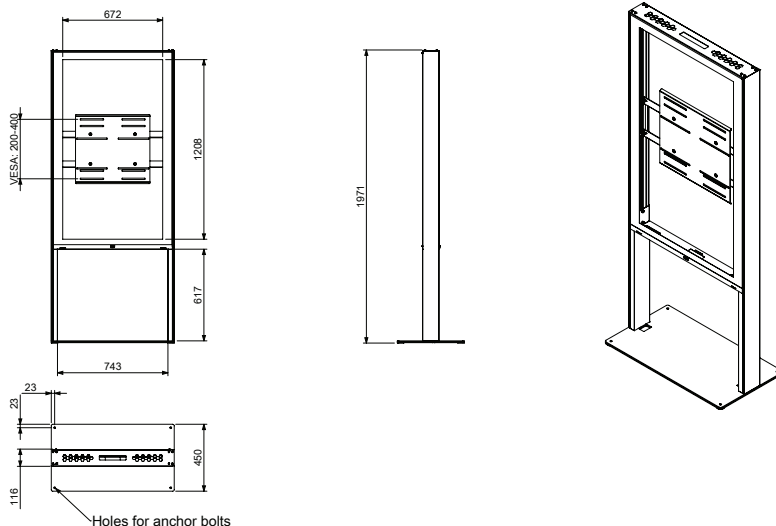

SMS CASING FREESTAND

SMS Casing Freestanding is a flexible system for indoor digital signage with major advantages for the retail industry, among others.

Meet and inspire your visitors with engaging content in the shopping mall, hotel lobby, at a trade fair or the airport. The product poses no special demands on the surroundings since it can be placed on any even surface in most environments. Installation is simple and cost-effective, since the product is

delivered partially assembled (three parts). Casing Freestanding is developed for modern slim displays with a maximum depth of 76 mm, covering the sides and rear of the display. VESA: 200 x 200-400 x 400 mm, portrait mode.

▲ TECHNICAL DRAWING (MM)

▲ INFO

Colour: Black

Rec display size: 55"

Maximum depth display: 76 mm

VESA-standard: 200x200-400x400 mm

Format: Portrait mode

Guarantee: 5 years

▲ ABOUT THE PRODUCT

- A flexible system for indoor digital signage with major advantages for the retail industry, among others.
- The product can be placed on any even surface in most environments.
- Developed for modern slim displays with a maximum depth of 76 mm, covering the sides and rear of the display.