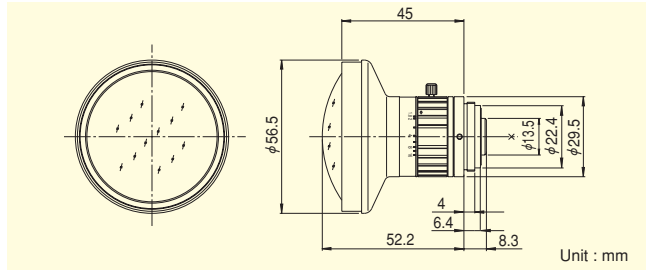

**For Security
Fish-Eye**

MP
MEGA
PIXELS

FE185C086HA-1

Applicable camera (model)

FIXED
Fixed Focal

**Fish-Eye
185°**
Fish-Eye

**5
Mega**
For Megapixel
Camera

MANUAL
Manual Iris

C-mt
C Mount

METAL
Metal Mount

RoHS
RoHS Compliant

*Photograph is a similar model.

- High-resolution design, providing support for up to 5 megapixel camera resolution.
- Super wide angle of 185 degrees that eliminates dead angles and enables effective, wide-area surveillance.
- Designed with the f-theta system, most suited for uniform displaying of images. Allows high-quality image display, partial enlargement, and conversion to ordinary-looking images to be performed easily with imaging software.

Unit : mm

Focal Length (mm)		2.7
Iris Range		F1.8 ~ F16
Operation	Focus	Fixed
	Iris	Manual
Angle Of View (H×V)	1"	185° × 185° (φ8.6mm)
	2/3"	185° × 140°35'
	1/2"	136°18' × 102°19'
Focusing Range (From Front Of The Lens) (m)		∞ ~ 0.2
Back Focal Distance (in air) (mm)		9.75
Exit Pupil Position (From Image Plane) (mm)		-49
Filter Thread (mm)		—
Mount		C
Mass (g)		160
Remarks	<ul style="list-style-type: none"> •With Metal Mount •With Locking Knob for Iris 	