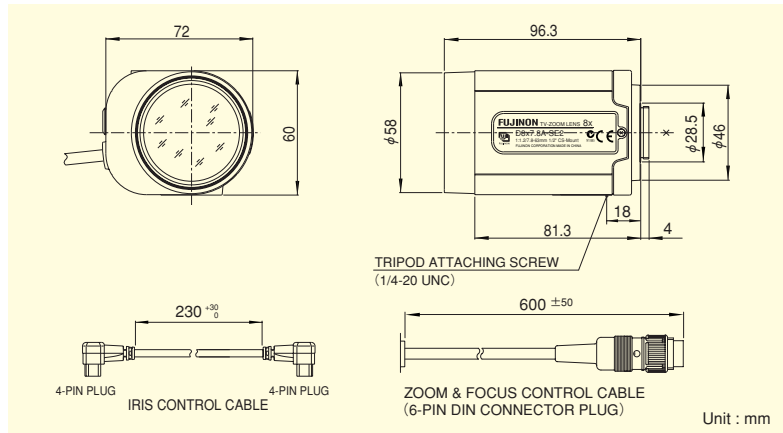

F1.1
Wide Aperture Rate

RoHS
RoHS Compliant

MP ZOOM LENSES

Focal Length (mm)		7.8~63 (8x)	
Iris Range		F1.2 ~ T400 (Equivalent to F400)	
Operation	Zoom	Motor Drive	
	Focus	Motor Drive	
	Iris	Auto (DC Type) (*1)	
Angle Of View (HxV)	1/2"	WIDE	44°37' X 34°12'
		TELE	5°49' X 4°22'
	1/3"	WIDE	34°12' X 25°59'
		TELE	4°22' X 3°16'
	1/4"	WIDE	25°59' X 19°38'
		TELE	3°16' X 2°27'
Focusing Range (From Front Of The Lens) (m)		∞ ~ 1.2	
Object Dimensions at M.O.D. (HxV) (mm)	1/2"	WIDE	944 X 708
		TELE	117 X 88
	1/3"	WIDE	708 X 531
		TELE	88 X 66
	1/4"	WIDE	531 X 398
		TELE	66 X 49
Back Focal Distance (in air) (mm)		14.00	
Exit Pupil Position (From Image Plane) (mm)		-55	
Filter Thread (mm)		M55 X 0.75	
Mount		CS	
Mass (g)		400	
Coil Resistance		Drive Coil	200Ω
		Damping Coil	700Ω
Current Consumption		22mA (Max.) at DC 4V	
Standard Accessories		Iris Control Cable Conversion Cable (6-pin→4-pin) Connection Connector (4-pin, 6-pin)	
Remarks		• With Metal Mount (*1) When power is turned off, iris will automatically close.	

Accessories

■ Close-up Lens

Product Name		CL3355 (M55x0.75mm fc=333mm)	CL10055 (M55x0.75mm fc=1000mm)
Imaging Area (mm)		333~261	1000~545
Object Dimensions (mm)	1/2"	WIDE	205X153
		TELE	25X19
	1/3"	WIDE	153X115
		TELE	19X14
	1/4"	WIDE	115X86
		TELE	14X11