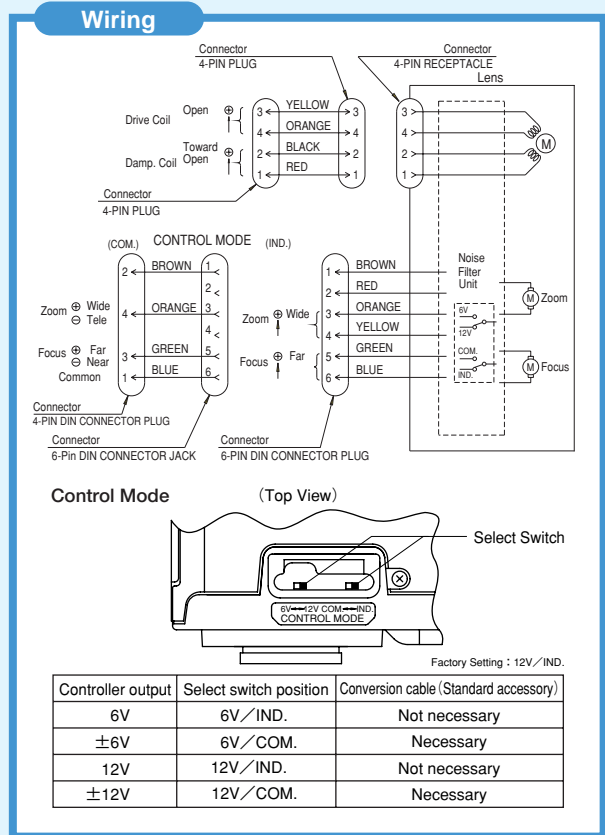

F1.1
Wide Aperture Rate

RoHS
RoHS Compliant

MP ZOOM LENSES

Focal Length (mm)		7.8~63 (8x)	
Iris Range		F1.2 ~ T400 (Equivalent to F400)	
Operation	Zoom	Motor Drive	
	Focus	Motor Drive	
	Iris	Auto (DC Type) (*1)	
Angle Of View (HxV)	1/2"	WIDE	44°37' X 34°12'
		TELE	5°49' X 4°22'
	1/3"	WIDE	34°12' X 25°59'
		TELE	4°22' X 3°16'
	1/4"	WIDE	25°59' X 19°38'
		TELE	3°16' X 2°27'
Focusing Range (From Front Of The Lens) (m)		∞ ~ 1.2	
Object Dimensions at M.O.D. (HxV) (mm)	1/2"	WIDE	944 X 708
		TELE	117 X 88
	1/3"	WIDE	708 X 531
		TELE	88 X 66
	1/4"	WIDE	531 X 398
		TELE	66 X 49
Back Focal Distance (in air) (mm)		14.00	
Exit Pupil Position (From Image Plane) (mm)		-55	
Filter Thread (mm)		M55 X 0.75	
Mount		CS	
Mass (g)		400	
Coil Resistance		Drive Coil	200Ω
		Damping Coil	700Ω
Current Consumption		22mA (Max.) at DC 4V	
Standard Accessories		Iris Control Cable Conversion Cable (6-pin→4-pin) Connection Connector (4-pin, 6-pin)	
Remarks		• With Metal Mount (*1) When power is turned off, iris will automatically close.	

Accessories

■ Close-up Lens

Product Name		CL3355 (M55x0.75mm fc=333mm)	CL10055 (M55x0.75mm fc=1000mm)
Imaging Area (mm)		333~261	1000~545
Object Dimensions (mm)	1/2"	WIDE	205X153
		TELE	25X19
	1/3"	WIDE	153X115
		TELE	19X14
	1/4"	WIDE	115X86
		TELE	14X11