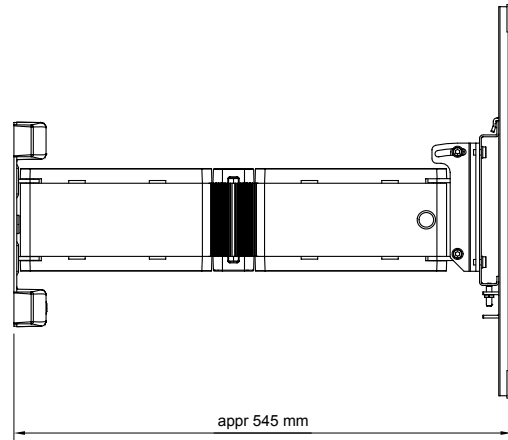

SMS FLATSCREEN WM 3D

INFO

- Color: GlossyWhite, PianoBlack or DarkGrey.
- Max load: 30 kg
- Weight: 7,5 kg
- Swivel & Tilt: The screen can be swiveled approx +/- 90° and tilted 12° forward and 3° backward.

ART. NO

- FS041010
- FS041011
- FS041012

DESCRIPTION

- SMS Flatscreen WM 3D A/PB
- SMS Flatscreen WM 3D A/GW
- SMS Flatscreen WM 3D A/DG

Note: Cables is fastened to the 3D-arm. As an option there is a wall plate for strengthening the wall (art.nr FS041009)

Unislide included: SMS Flatscreen M Unislide (see page 1:U2).
Vesa standard: 75x75/100x100/200x100/200x200/400x200/400x400 mm.

SMART MEDIA SOLUTIONS

www.SmartMediaSolutions.se