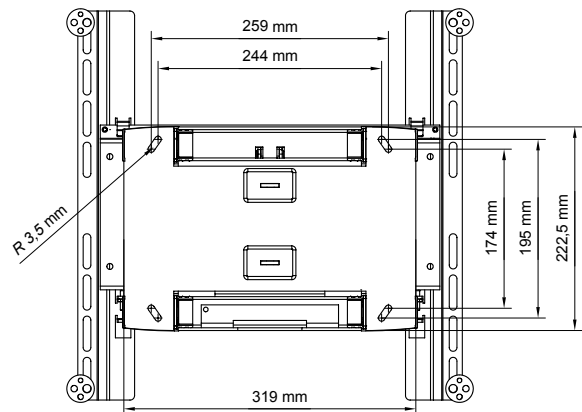

SMS FLATSCREEN WM 3D

INFO

- Color: GlossyWhite, PianoBlack or DarkGrey.
- Max load: 30 kg
- Weight: 7,5 kg
- Swivel & Tilt: The screen can be swiveled approx +/- 90° and tilted 12° forward and 3° backward.

ART. NO

- FS041010
- FS041011
- FS041012

DESCRIPTION

- SMS Flatscreen WM 3D A/PB
- SMS Flatscreen WM 3D A/GW
- SMS Flatscreen WM 3D A/DG

Note: Cables is fastened to the 3D-arm. As an option there is a wall plate for strengthening the wall (art.nr FS041009)

Unislide included: SMS Flatscreen M Unislide (see page 1:U2).
Vesa standard: 75x75/100x100/200x100/200x200/400x200/400x400 mm.

SMART MEDIA SOLUTIONS

www.SmartMediaSolutions.se