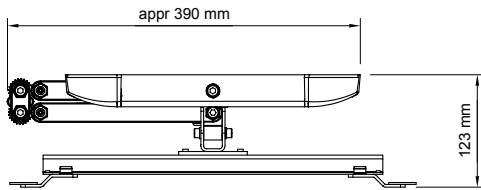

SMS FLATSCREEN WM 3D

INFO

- Color: GlossyWhite, PianoBlack or DarkGrey.
- Max load: 30 kg
- Weight: 7,5 kg
- Swivel & Tilt: The screen can be swiveled approx +/- 90° and tilted 12° forward and 3° backward.

ART. NO

- FS041010
- FS041011
- FS041012

DESCRIPTION

- SMS Flatscreen WM 3D A/PB
- SMS Flatscreen WM 3D A/GW
- SMS Flatscreen WM 3D A/DG

Note: Cables is fastened to the 3D-arm. As an option there is a wall plate for strengthening the wall (art.nr FS041009)

Unislide included: SMS Flatscreen M Unislide (see page 1:U2).
Vesa standard: 75x75/100x100/200x100/200x200/400x200/400x400 mm.

SMART MEDIA SOLUTIONS

www.SmartMediaSolutions.se