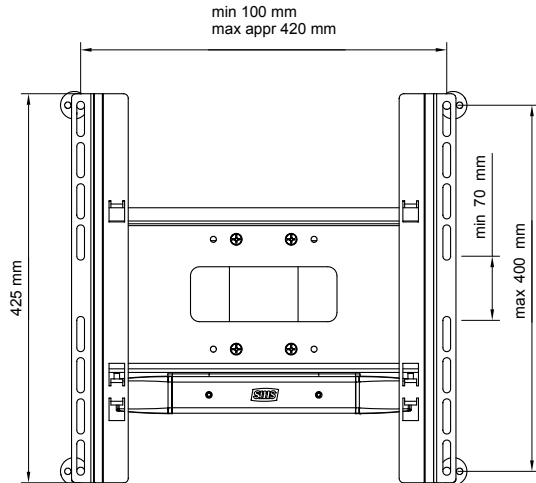

SMS FLATSCREEN WM 3D

INFO

- Color: GlossyWhite, PianoBlack or DarkGrey.
- Max load: 30 kg
- Weight: 7,5 kg
- Swivel & Tilt: The screen can be swiveled approx +/- 90° and tilted 12° forward and 3° backward.

ART. NO

- FS041010
- FS041011
- FS041012

DESCRIPTION

- SMS Flatscreen WM 3D A/PB
- SMS Flatscreen WM 3D A/GW
- SMS Flatscreen WM 3D A/DG

Note: Cables is fastened to the 3D-arm. As an option there is a wall plate for strengthening the wall (art.nr FS041009)

Unislide included: SMS Flatscreen M Unislide (see page 1:U2).
Vesa standard: 75x75/100x100/200x100/200x200/400x200/400x400 mm.

SMART MEDIA SOLUTIONS

www.SmartMediaSolutions.se