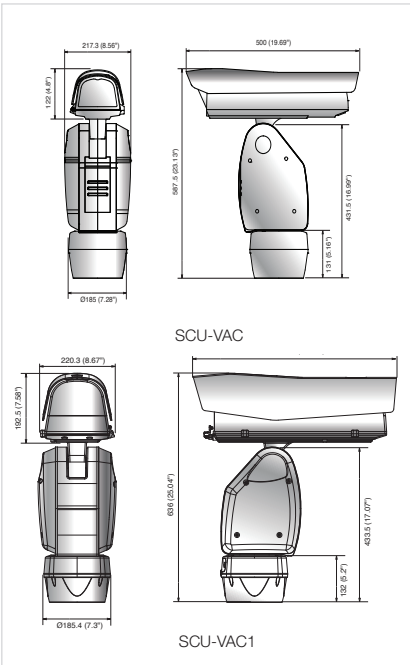

## SCU-VAC/VAC1

### Specifications

		SCU-VAC	SCU-VAC1
Electrical	Input Voltage	24VAC	
	Power Consumption	Max. 100W	
Operational	Pan Range	360° Endless	
	Pan Speed	Preset : 0.1°~120°/sec, Manual : 0.1°~ 36 °/sec (Turbo : 120 °/sec)	
	Tilt Range	-85° ~ 40°	
	Tilt Speed	Preset : 0.1° ~ 36°/sec, Manual : 0.1° ~ 36 °/sec	
	Preset Positions	255	
	Preset Accuracy	±0.1°	
Environmental	Operating Temperature	-50°C ~ +50°C (-58°F ~ +122°F)	
	Operating Humidity	0% ~ up to 100% RH	
Material		Aluminum diecasting	
Dimensions		217.3 x 587.5 x 500mm (8.56" x 23.13" x 19.69")	220 x 567.3 x 639mm (8.56" x 23.13" x 19.69")
	Weight	17Kg (37.48 lb)	
Mechanical	Ingress Protection	IP66	
	Certificate	FCC(Class A), UL/cUL Listed, CE (Class A)	
Internal	Dimensions for Camera & Lens	130 x 77 x 430mm	168 x 140 x 460mm

### Dimensions

Unit : mm (inch)