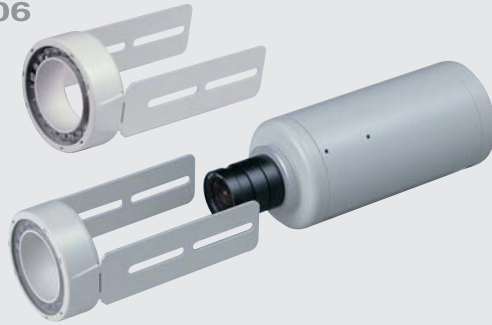

COLOR CAMERA

COLOR DOME CAMERA

IR CAMERA

MONOCHROME CAMERA

DVR & IT PRODUCT

SPEED DOME

ACCESSORY

INFRARED ILLUMINATOR

AS-6106

AS-6102

AS-6107

SPECIFICATION

Item No.	AS-6102	AS-6106	AS-6107
Description		Infrared Illuminator	
Wave Length	850nm	850nm	850nm
Radiant Distance	40m	10m	30m
Radiant Angel	40°/ 20°	35°	35°
Power Voltage	DC 12V		AC / DC (12-24)V ; AC 99V-240V
Power ON-OFF		with CDS Auto Control	
Infrared LED	60 PCS	18 PCS	20 PCS
Waterproofing Criterion (IP 66)			YES
Dimensions	150(L) x 100(W) x 30(T) mm	120(H) x 60(Ø) mm	150(H) x 100(Ø) mm
Weight	165g / without Adaptor	35g	600g / without Adaptor