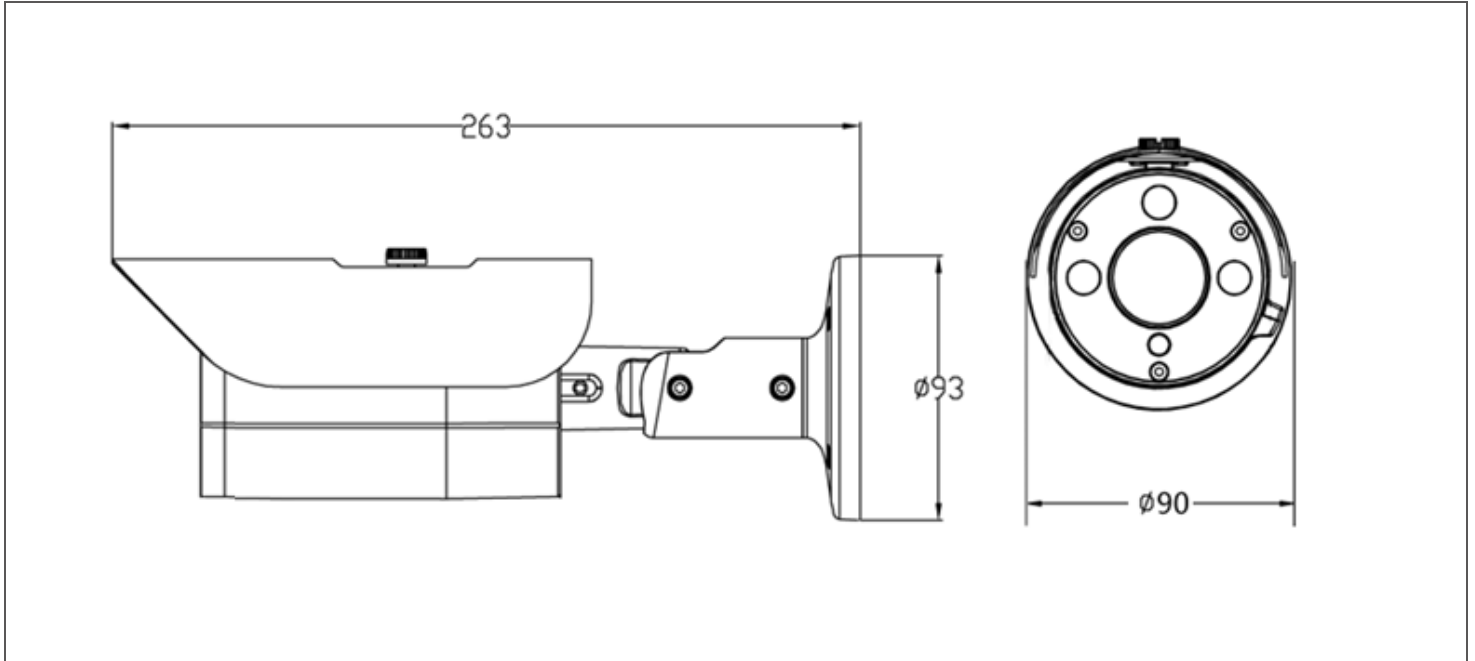

EZN468M

4-Megapixel IR, Motorized,
Outdoor Bullet Network Camera

ONVIF

Features

- 4M CMOS sensor
- Motorized 2.8-12mm lens to capture the desired field of view
- Digital Wide Dynamic Range Function
- Provides True Day/Night functionality with automatic IR filter operation
- Extended IR range of up to 30m / 100ft. with 3 High Power IR LEDs (Depending on scene IR reflectivity)
- Multi-streaming from H.265 / H.264
- Supports Motion Detection & Email Notification
- Weather proof IP66-rated
- The flexible angle viewing with its 3-Axis rotation design allows wall or ceiling mounting
- Supports live monitoring of video from mobile devices via MobileFocus / MobileFocus Plus apps (iOS and Android)
- Supports Power over Ethernet / 12VDC
- EverFocus Genie XMS CMS
- ONVIF profile S compliant
- Supports Micro SD card

Dimensions

Optional Accessories

Brackets

PBOX-A32-1

Junction Box

Apple White

119.2 x 38mm / 4.7" x 1.5" (D) x (H)

- High-strength Aluminum for better protection against damage.
- Spray painted surface to protect the bracket from corrosion and rust.