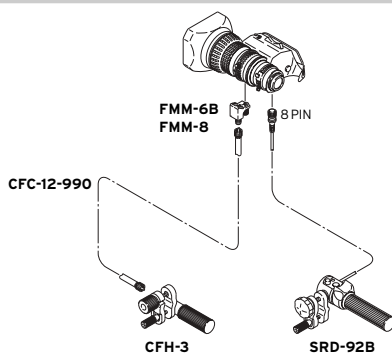

Professional ENG Lens

MM-01

Manual focus
Manual zoom
For RM type lens

MM: Manual focus / Manual zoom
MS: Manual focus / Servo zoom
SS: Servo focus / Servo zoom

MS-01

Manual focus
Servo zoom
For RM type lens

SS-01

Servo focus
Servo zoom
For RM type lens

Specifications are subject to change without notice.