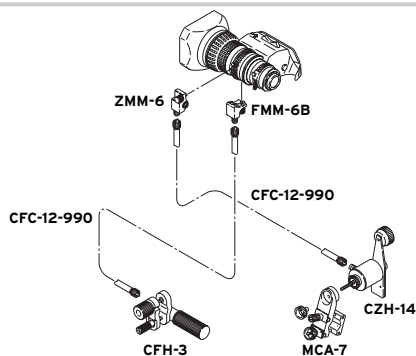

Professional ENG Lens

MM-01

Manual focus
Manual zoom
For RM type lens

MM: Manual focus / Manual zoom
MS: Manual focus / Servo zoom
SS: Servo focus / Servo zoom

MS-01

Manual focus
Servo zoom
For RM type lens

SS-01

Servo focus
Servo zoom
For RM type lens

Specifications are subject to change without notice.