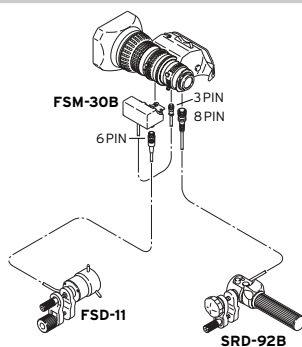

Professional ENG Lens

MM-01

Manual focus
Manual zoom
For RM type lens

MM: Manual focus / Manual zoom
MS: Manual focus / Servo zoom
SS: Servo focus / Servo zoom

MS-01

Manual focus
Servo zoom
For RM type lens

SS-01

Servo focus
Servo zoom
For RM type lens

Specifications are subject to change without notice.