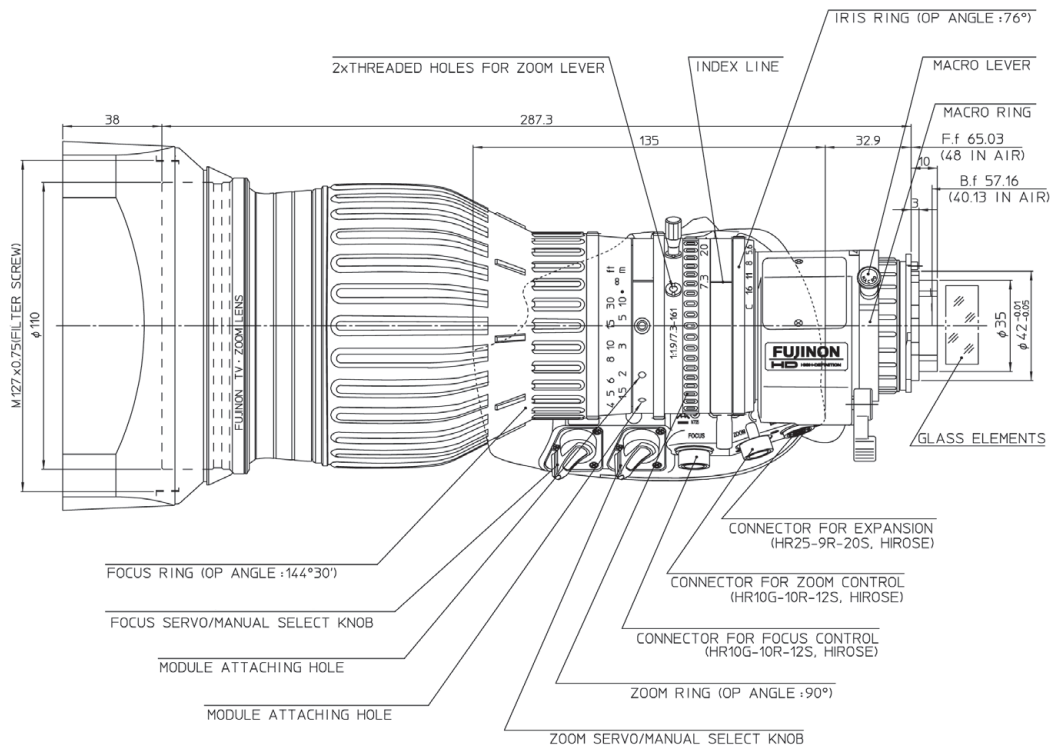

Accessories HA22x7.3

Filters	
▶ EFL-127 UV	UV
▶ EFL-127 SL	Skylight
▶ EFL-127 N2	Neutral density 2
▶ EFL-127 N4	Neutral density 4
▶ EFL-127 N8	Neutral density 8
▶ EFL-127 CS	Cross screen
▶ EFL-127 SN	Snow cross
▶ EFL-127 SU	Sunny cross
▶ EFL-127 SF	Soft focus
▶ EFL-127 PL	Polarizing
▶ TCV-H110	Tele converter (1.5x)

Annotations: For more detailed information and for additional accessories, please refer to the general catalogue.

- **IF** Inner Focus
- **QF** QuickFrame
- **QZ** QuickZoom
- **VC** Virtual Connector
- **Vformat** Variable Format
- **ZL** Zoom Limit

FUJIFILM Europe GmbH

Heesenstr. 31, 40549 Düsseldorf, Germany
Tel.: +49 211-50 89 0, Fax: +49 211-50 89 344
www.fujifilm.eu

Specifications are subject to change without notice. 01/12