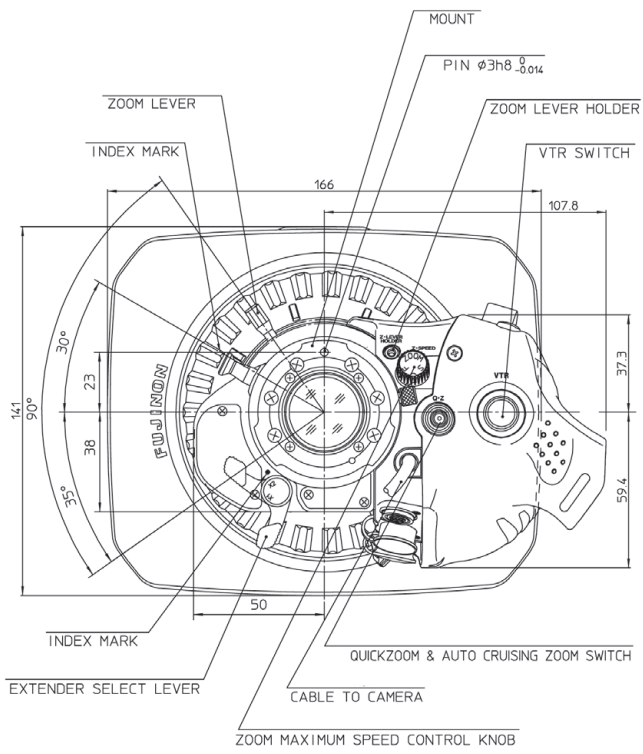

Accessories HA22x7.3

Filters	
▶ EFL-127 UV	UV
▶ EFL-127 SL	Skylight
▶ EFL-127 N2	Neutral density 2
▶ EFL-127 N4	Neutral density 4
▶ EFL-127 N8	Neutral density 8
▶ EFL-127 CS	Cross screen
▶ EFL-127 SN	Snow cross
▶ EFL-127 SU	Sunny cross
▶ EFL-127 SF	Soft focus
▶ EFL-127 PL	Polarizing
▶ TCV-H110	Tele converter (1.5x)

Annotations: For more detailed information and for additional accessories, please refer to the general catalogue.

- **IF** Inner Focus
- **QF** QuickFrame
- **QZ** QuickZoom
- **VC** Virtual Connector
- **Vformat** Variable Format
- **ZL** Zoom Limit

FUJIFILM Europe GmbH

Heesenstr. 31, 40549 Düsseldorf, Germany
Tel.: +49 211-50 89 0, Fax: +49 211-50 89 344
www.fujifilm.eu

Specifications are subject to change without notice. 01/12