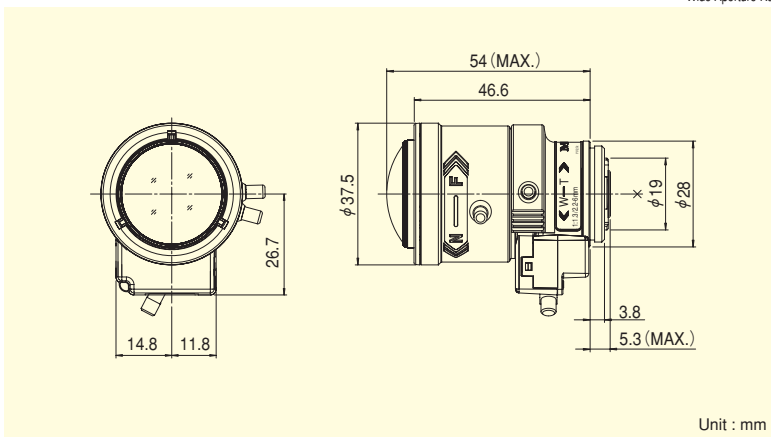

WIDE
Wide Angle

3 Mega
For Megapixel
Camera

MANUAL
Manual Iris

CS-mt
CS Mount

METAL
Metal Mount

AT
Aspherical Lens

F1.3
Wide Aperture Rate

- High image-quality monitoring with optical performance supporting 3 megapixels.
- WIDE 2.2mm, achieving a horizontal field angle of 120 degrees (when used on 1/3 cameras).
- Compact and lightweight design, best suited for use with dome cameras.
- Designed to maximize optical performance with high-accuracy aspheric lens, low-dispersion glass, and high refractive-index glass.

Focal Length (mm)		2.2~6 (2.7×	
Iris Range		F1.3 ~ Close	
Operation	Zoom	Manual	
	Focus	Manual	
	Iris	Manual	
Angle Of View (H×V)	1/3"	WIDE	120°00' × 91°36'
		TELE	46°26' × 34°59'
	1/4"	WIDE	91°36' × 69°21'
		TELE	34°59' × 26°18'
Focusing Range (From Front Of The Lens) (m)		∞ ~ 0.3	
Object Dimensions at M.O.D. (H×V) (mm)	1/3"	WIDE	1075 × 638
		TELE	266 × 196
	1/4"	WIDE	638 × 429
		TELE	196 × 145
Back Focal Distance (in air) (mm)		7.70	
Exit Pupil Position (From Image Plane) (mm)		-452	
Filter Thread (mm)		—	
Mount		CS	
Mass (g)		55	
Remarks		• With Metal Mount	