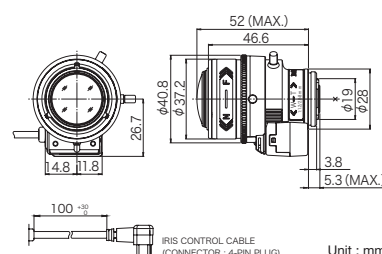

HD 3MP

YV2.8x2.8SA-SA2

2.8x

Applicable camera (model) 1 2/3 1/2 1/3 1/4

Unit : mm

Vari-Focal Wide Angle DC Auto Iris CS Mount Metal Mount ND Filter Long Cable Aspherical Lens Large Aperture Ratio RoHS Compliant
VARI WIDE DC CS-mt METAL ND 230 AT F1.2 RoHS

HD 3MP

YV4.3x2.8SA-SA2

4.3x

Applicable camera (model) 1 2/3 1/2 1/3 1/4

Unit : mm

Vari-Focal Wide Angle Long Focal DC Auto Iris CS Mount Metal Mount ND Filter Long Cable Aspherical Lens Large Aperture Ratio RoHS Compliant
VARI WIDE TELE DC CS-mt METAL ND 230 AT F1.4 RoHS

HD 3MP

	Applicable to 1/3		Applicable to 1/3		Applicable to 1/3		Applicable to 1/3	
	YV2.7x2.2SA-SA2		YV2.8x2.8SA-SA2		YV4.3x2.8SA-SA2		YV3.3x15SA-SA2	
Focal Length (mm)	2.2 - 6 (2.7x)		2.8 - 8 (2.8x)		2.8 - 12 (4.3x)		15 - 50 (3.3x)	
Iris Range	F1.3 - T360(Equivalent to F360)		F1.2 - T360(Equivalent to F360)		F1.4 - T360(Equivalent to F360)		F1.5 - T360(Equivalent to F360)	
Operation	Zoom	Manual						
	Focus	Manual						
		Auto (DC type)*1						
Angle of View (H x V)	1/3"	WIDE	120° 00' x 91° 36'	100° 00' x 73° 45'	100° 02' x 74° 03'	18° 08' x 13° 34'		
		TELE	46° 26' x 34° 59'	35° 03' x 26° 18'	23° 26' x 17° 36'	5° 35' x 4° 12'		
	1/4"	WIDE	91° 36' x 69° 21'	73° 45' x 54° 49'	74° 03' x 55° 06'	13° 34' x 10° 10'		
		TELE	34° 59' x 26° 18'	26° 18' x 19° 44'	17° 36' x 13° 13'	4° 12' x 3° 10'		
Angle of View (H x V)	1/3"	WIDE	129° 43' x 75° 23'	109° 50' x 59° 51'	109° 33' x 60° 08'	19° 46' x 11° 04'		
		TELE	50° 30' x 28° 38'	38° 11' x 21° 29'	25° 31' x 14° 23'	6° 04' x 3° 26'		
	1/4"	WIDE	99° 23' x 56° 53'	80° 39' x 44° 38'	80° 56' x 44° 51'	14° 47' x 8° 18'		
		TELE	38° 04' x 21° 31'	28° 39' x 16° 07'	19° 10' x 10° 48'	4° 34' x 2° 35'		
Focus Range (From the Lens Front) (m)			∞ - 0.3				∞ - 0.8	
Mass (g)	55		50		80		60	