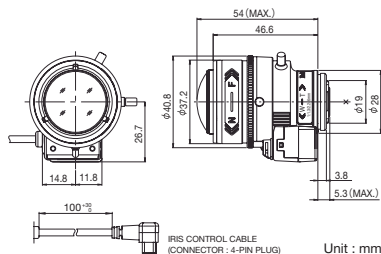

HD Vari-Focal

YV2.7x2.2SA-SA2

2.7x

Applicable camera (model) 1 2/3 1/2 1/3 1/4

Unit : mm

Vari-Focal Wide Angle DC Auto Iris CS Mount Metal Mount ND Filter Long Cable Aspherical Lens Large Aperture Ratio RoHS Compliant
VARI WIDE DC CS-mt METAL ND 230 AT F1.3 RoHS

HD 3MP