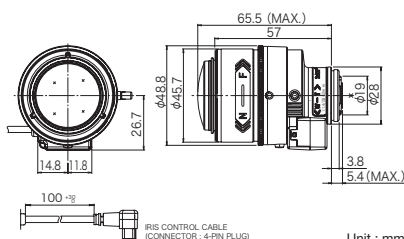

HD 3MP

YV2.8x2.8SA-SA2

2.8x

Applicable camera (model) 1 2/3 1/2 1/3 1/4

Unit : mm

Vari-Focal Wide Angle DC Auto Iris CS Mount Metal Mount ND Filter Long Cable Aspherical Lens Large Aperture Ratio RoHS Compliant
VARI WIDE DC CS-mt METAL ND 230 AT F1.2 RoHS

HD 3MP

YV4.3x2.8SA-SA2

4.3x

Applicable camera (model) 1 2/3 1/2 1/3 1/4

Unit : mm

Vari-Focal Wide Angle Long Focal DC Auto Iris CS Mount Metal Mount ND Filter Long Cable Aspherical Lens Large Aperture Ratio RoHS Compliant
VARI WIDE TELE DC CS-mt METAL ND 230 AT F1.4 RoHS

HD 3MP

	Applicable to 1/3		Applicable to 1/3		Applicable to 1/3		Applicable to 1/3	
	YV2.7x2.2SA-SA2		YV2.8x2.8SA-SA2		YV4.3x2.8SA-SA2		YV3.3x15SA-SA2	
Focal Length (mm)	2.2 - 6 (2.7x)		2.8 - 8 (2.8x)		2.8 - 12 (4.3x)		15 - 50 (3.3x)	
Iris Range	F1.3 - T360(Equivalent to F360)		F1.2 - T360(Equivalent to F360)		F1.4 - T360(Equivalent to F360)		F1.5 - T360(Equivalent to F360)	
Operation	Zoom	Manual						
	Focus	Manual						
		Auto (DC type)*1						
Angle of View (H x V)	1/3"	WIDE	120° 00' x 91° 36'	100° 00' x 73° 45'	100° 02' x 74° 03'	18° 08' x 13° 34'		
		TELE	46° 26' x 34° 59'	35° 03' x 26° 18'	23° 26' x 17° 36'	5° 35' x 4° 12'		
	1/4"	WIDE	91° 36' x 69° 21'	73° 45' x 54° 49'	74° 03' x 55° 06'	13° 34' x 10° 10'		
		TELE	34° 59' x 26° 18'	26° 18' x 19° 44'	17° 36' x 13° 13'	4° 12' x 3° 10'		
Angle of View (H x V)	1/3"	WIDE	129° 43' x 75° 23'	109° 50' x 59° 51'	109° 33' x 60° 08'	19° 46' x 11° 04'		
		TELE	50° 30' x 28° 38'	38° 11' x 21° 29'	25° 31' x 14° 23'	6° 04' x 3° 26'		
	1/4"	WIDE	99° 23' x 56° 53'	80° 39' x 44° 38'	80° 56' x 44° 51'	14° 47' x 8° 18'		
		TELE	38° 04' x 21° 31'	28° 39' x 16° 07'	19° 10' x 10° 48'	4° 34' x 2° 35'		
Focus Range (From the Lens Front) (m)			∞ - 0.3				∞ - 0.8	
Mass (g)	55		50		80		60	