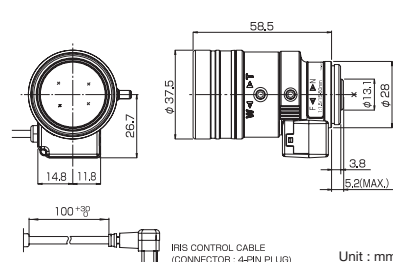

HD 3MP

YV4.3x2.8SA-SA2

4.3x

Applicable camera (model) 1 2/3 1/2 1/3 1/4

Unit : mm

Vari-Focal Wide Angle Long Focal DC Auto Iris CS Mount Metal Mount ND Filter Long Cable Aspherical Lens Large Aperture Ratio RoHS Compliant
VARI WIDE TELE DC CS-mt METAL ND 230 AT F1.4 RoHS

HD 3MP

YV3.3x15SA-SA2

3.3x

Applicable camera (model) 1 2/3 1/2 1/3 1/4

Unit : mm

Vari-Focal Long Focal DC Auto Iris CS Mount Metal Mount ND Filter Long Cable Aspherical Lens Large Aperture Ratio RoHS Compliant
VARI TELE DC CS-mt METAL ND 230 AT F1.5 RoHS

HD 3MP

	Applicable to 1/3		Applicable to 1/3		Applicable to 1/3		Applicable to 1/3	
	YV2.7x2.2SA-SA2		YV2.8x2.8SA-SA2		YV4.3x2.8SA-SA2		YV3.3x15SA-SA2	
Focal Length (mm)	2.2 - 6 (2.7x)		2.8 - 8 (2.8x)		2.8 - 12 (4.3x)		15 - 50 (3.3x)	
Iris Range	F1.3 - T360(Equivalent to F360)		F1.2 - T360(Equivalent to F360)		F1.4 - T360(Equivalent to F360)		F1.5 - T360(Equivalent to F360)	
Operation	Zoom	Manual						
	Focus	Manual						
		Auto (DC type)*1						
Angle of View (H x V)	1/3"	WIDE	120° 00' x 91° 36'	100° 00' x 73° 45'	100° 02' x 74° 03'	18° 08' x 13° 34'		
		TELE	46° 26' x 34° 59'	35° 03' x 26° 18'	23° 26' x 17° 36'	5° 35' x 4° 12'		
	1/4"	WIDE	91° 36' x 69° 21'	73° 45' x 54° 49'	74° 03' x 55° 06'	13° 34' x 10° 10'		
		TELE	34° 59' x 26° 18'	26° 18' x 19° 44'	17° 36' x 13° 13'	4° 12' x 3° 10'		
Angle of View (H x V)	1/3"	WIDE	129° 43' x 75° 23'	109° 50' x 59° 51'	109° 33' x 60° 08'	19° 46' x 11° 04'		
		TELE	50° 30' x 28° 38'	38° 11' x 21° 29'	25° 31' x 14° 23'	6° 04' x 3° 26'		
	1/4"	WIDE	99° 23' x 56° 53'	80° 39' x 44° 38'	80° 56' x 44° 51'	14° 47' x 8° 18'		
		TELE	38° 04' x 21° 31'	28° 39' x 16° 07'	19° 10' x 10° 48'	4° 34' x 2° 35'		
Focus Range (From the Lens Front) (m)			∞ - 0.3				∞ - 0.8	
Mass (g)	55		50		80		60	

* 1 : The iris automatically closes when the camera is turned off.

※ Each of the above products is also available in manual type.

※ Each of the above products is also available in long cable type (230 mm).