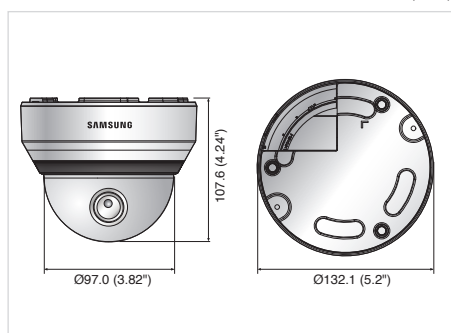

Dimensions

Unit : mm (inch)

The Eco mark represents Samsung Techwin's will to create environment-friendly products, and indicates that the product satisfies the EU RoHS Directive.

DISTRIBUTED BY

SAMSUNG TECHWIN CO., LTD. 701, Sampyeong-dong, Bundang-gu, Seongnam-si, Gyeonggi-do Korea 463-400
Tel : +82-70-7147-8741-8749, 8752-8760 Fax : +82-31-8018-3745 www.samsungsecurity.com www.samsungcctv.com

SAMSUNG TECHWIN EUROPE LTD.
2st floor No.5, The Height, Brookland, Weybridge, Surrey,
U.K. KT13 0NY
Tel : +44 1932 82 6700

SHANGHAI SAMSUNG TECHWIN CO., LTD.
32F, Bk B, International Business Center, No. 391 Guiping Rd.,
Shanghai, China 200233
Tel : 021-5427-1155 Fax : 021-5423-5122