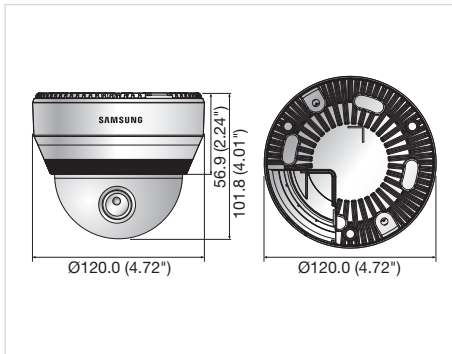

Dimensions

Unit : mm (inch)