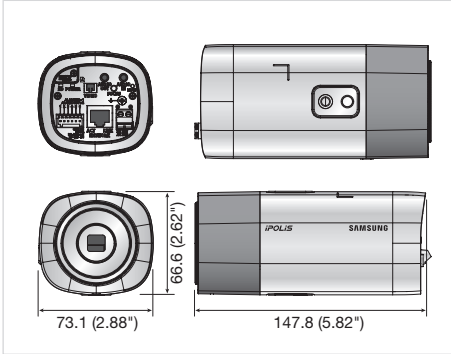

Dimensions

Unit : mm (inch)

Accessory (Optional)

VIDEO	
Imaging Device	1/2.8" PS 3.2M CMOS
Total Pixels	2,065(H) x 1,565(V)
Effective Pixels	2,065(H) x 1,553(V)
Scanning System	Progressive
Min. Illumination	Color : 0.1Lux (F1.2, 50IRE), 0.06Lux (F1.2, 30IRE) B/W : 0.01Lux (F1.2, 50IRE), 0.006Lux (F1.2, 30IRE)
S / N Ratio	50dB
Video Output	CVBS : 1.0 Vp-p / 75Ω composite, 720 x 480(N), 720 x 576(P), for installation DIP connector type
LENS	
Focus Control	Simple focus (Motorized V/F) / Manual, Remote control via network (Manual, Simple focus, Day & Night)
Lens Type	Manual / DC auto iris, P-Iris
Mount Type	C / CS
OPERATIONAL	
Camera Title	Off / On (Displayed up to 45 characters)
Day & Night	Auto (ICR) / Color / B/W / External / Schedule
Backlight Compensation	Off / BLC / WDR
Wide Dynamic Range	120dB
Contrast Enhancement	SSDR (Samsung Super Dynamic Range) (Off / On)
Digital Noise Reduction	SSNRIII (2D+3D noise filter) (Off / On)
Digital Image Stabilization	Off / On
Defog	Off / Auto / Manual
Motion Detection	Off / On (4 zones with 4-sided polygon)
Privacy Masking	Off / On (32 zones with 4-sided polygon)
Gain Control	Off / Low / Middle / High
White Balance	ATW / AWC / Manual / Indoor / Outdoor
Electronic Shutter Speed	Minimum / Maximum / Anti flicker (1 ~ 1/12,000sec)
Flip / Mirror	Off / On
Intelligent Video Analytics	Tampering, Virtual line, Enter / Exit, Appear / Disappear, Audio detection, Face detection with metadata
Alarm I/O	Input 1ea / Output 1ea
Remote Control Interface	RS-485
RS-485 Protocol	Samsung-T/E, Pelco-P/D, Sungjin, Panasonic, Honeywell, AD, Vicon, GE, Bosch
Alarm Triggers	Motion detection, Tampering, Audio detection, Face detection, Network disconnection, Video analytics, Alarm input
Alarm Events	File upload via FTP and E-mail, Notification via E-mail, Local storage (SD/SDHC/SDXC) or NAS recording at Event, External output
NETWORK	
Ethernet	RJ-45 (10/100BASE-T)
Video Compression Format	H.264 (MPEG-4 part 10/AVC), MJPEG
Resolution	2048 x 1536, 1920 x 1080, 1600 x 1200, 1280 x 960, 1280 x 720, 1024 x 768, 800 x 600, 800 x 450, 640 x 480, 640 x 360, 320 x 240, 320 x 180 H.264 : Max. 30fps@2048 x 1536, Max 60fps@the other resolutions MJPEG : Max. 10fps@2048 x 1536
Max. Framerate	Max. 15fps@1920 x 1080, 1600 x 1200, 1280 x 1024, 1280 x 960, 1280 x 720, 1024 x 768 Max. 30fps@800 x 600, 800 x 450, 640 x 480, 640 x 360, 320 x 240, 320 x 180
Smart Codec	Manual mode (Area-based : 5ea), Face detection mode
Video Quality Adjustment	H.264 : Compression level, Target bitrate level control, MJPEG : Quality level control
Bitrate Control Method	H.264 : CBR or VBR, MJPEG : VBR
Streaming Capability	Multiple streaming (Up to 10 profiles)
Audio In	Selectable (Mic in / Line in / Built-in mic), Supply voltage : 2.5V DC (4mA), Input impedance : approx. 2K Ohm
Audio Out	Line out (3.5mm mono jack), Max output level : 1 Vrms
Audio Compression Format	G.711 u-law / G.726 selectable, G.726 (ADPCM) 8KHz, G.711 8KHz G.726 : 16Kbps, 24Kbps, 32Kbps, 40Kbps
Audio Communication	Bi-directional audio
IP	IPv4, IPv6
Protocol	TCP/IP, UDP/IP, RTP(UDP), RTP(TCP), RTCP,RTSP, NTP, HTTP, HTTPS, SSL, DHCP, PPPoE, FTP, SMTP, ICMP, IGMP, SNMPv1/v2c/v3(MIB-2), ARP, DNS, DDNS, QoS, PIM-SM, UPnP, Bonjour
Security	HTTPS(SSL) login authentication, Digest login authentication IP address filtering, User access log, 802.1x authentication
Streaming Method	Unicast / Multicast
Max. User Access	15 users at unicast mode
Edge Storage	micro SD/SDHC/SDXC - Motion images recorded in the SDXC/SDHC/SD memory card can be downloaded NAS (Network Attached Storage)
Application Programming Interfac	ONVIF profile S, SUNAPI (HTTP API), SVNP 1.2
Webpage Language	English, French, German, Spanish, Italian, Chinese, Korean, Russian, Japanese, Swedish, Danish, Portuguese, Turkish, Polish, Czech, Rumanian, Serbian, Dutch, Croatian, Hungarian, Greek, Norwegian, Finnish
Web Viewer	Supported OS : Windows XP / VISTA / 7 / 8, MAC OS X 10.7 Supported Browser : Microsoft Internet Explorer (Ver. 10, 9, 8), Mozilla Firefox (Ver. 19, 18, 17, 16, 15, 14, 13, 12, 11, 10, 9), Google Chrome (Ver. 25, 24, 23, 22, 21, 20, 19, 18, 17, 16, 15), Apple Safari (Ver. 6.0.2(Mac OS X 10.8, 10.7 only), 5.1.7) * Mac OS X only
Central Management Software	SmartViewer, SSM
ENVIRONMENTAL	
Operating Temperature / Humidity	-10°C ~ +55°C (+14°F ~ +131°F) / Less than 90% RH
Storage Temperature / Humidity	-30°C ~ +60°C (-22°F ~ +140°F) / Less than 90% RH
ELECTRICAL	
Input Voltage / Current	24V AC, 12V DC, PoE (IEEE802.3af class3)
Power Consumption	Max. 11.1W (12V DC), Max. 12.6W (PoE), Max. 13.1W (24V AC, 50 ~ 60Hz)
MECHANICAL	
Color / Material	Black, Ivory / Aluminium, Plastic
Dimensions (WxHxD)	73.1 x 66.6 x 147.8mm (2.88" x 2.62" x 5.82")
Weight	430g (0.95 lb)