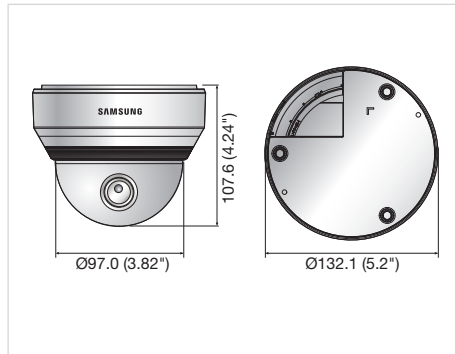

Dimensions

Unit : mm (inch)