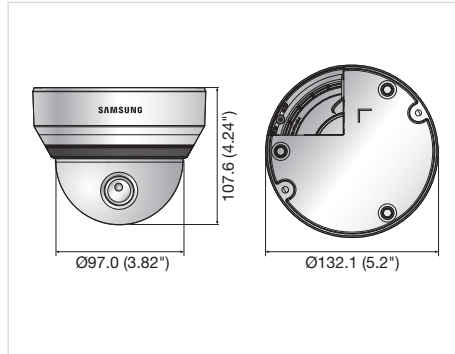

Dimensions

Unit : mm (inch)