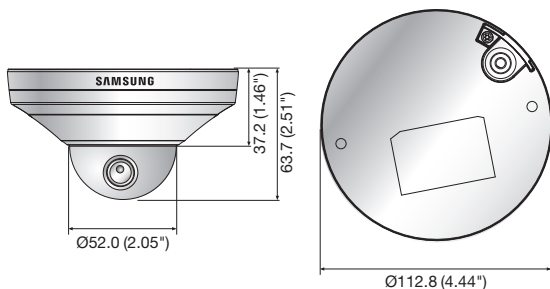

Dimensions

Unit : mm (inch)

Accessories (Optional)

SBP-300HM7 SBP-300LM SBP-300CM SBP-300WM1 SBP-300WM SBP-300B SBP-300PM SBP-300KM

SNV-6013N/P

VIDEO	
Imaging Device	1/2.8" 2.38M CMOS (IMX136)
Total Pixels	1,952(H) x 1,116(V)
Effective Pixels	1,944(H) x 1,104(V)
Scanning System	Progressive
Min. Illumination	Color : 0.3Lux (1/30sec, F1.8, 50IRE), B/W : 0.3Lux (1/30sec, F1.8, 50IRE)
Video Output	CVBS : 1.0Vpp / 75Ω composite, 706 x 480(N), 704 x 576(P), for installation DIP connector type
LENS	
Focal Length (Zoom Ratio)	2.8mm fixed
Max. Aperture Ratio	F1.8
Angular Field of View	H : 112° / V : 62°
Min. Object Distance	0.2m (0.66ft)
Lens Type	Fixed
Mount Type	Board-in type
OPERATIONAL	
Camera Title	Off / On (Displayed up to 45 characters)
Day & Night	Auto (Electrical) / Color / B/W
Backlight Compensation	Off / BLC
Wide Dynamic Range	120dB
Contrast Enhancement	SSDR (Samsung Super Dynamic Range) (Off / On)
Digital Noise Reduction	SSNR III (2D+3D noise filter) (Off / On)
Digital Image Stabilization	Off / On
Defog	Off / Auto / Manual
Motion Detection	Off / On (4ea 4 points polygonal zones)
Privacy Masking	Off / On (32 zones with 4 points of polygonal)
Gain Control	Off / Low / Middle / High
White Balance	ATW / AWC / Manual / Indoor / Outdoor
Electronic Shutter Speed	Minimum / Maximum / Anti flicker (2 ~ 1/12,000sec)
Digital Zoom	16x
Flip / Mirror	Off / On
Intelligent Video Analytics	Tampering, Virtual line, Enter / Exit, (Dis)Appear, Face detection
Alarm Triggers	Motion detection, Tampering, Face detection, Video analytics, Network disconnection
Alarm Events	File upload via FTP and E-mail, Notification via E-mail, Local storage (SD/SDHC/SDXC) or NAS recording at Event (Alarm triggers)
NETWORK	
Ethernet	RJ-45 (10/100BASE-T)
Video Compression Format	H.264 (MPEG-4 part 10/AVC), MJPEG
Resolution	1920 x 1080, 1280 x 1024, 1280 x 960, 1280 x 720, 1024 x 768, 800 x 600, 800 x 450, 640 x 480, 640 x 360, 320 x 240, 320 x 180
Max. Framerate	H.264 : Max. 60fps at all resolutions MJPEG : 1920 x 1080, 1280 x 1024, 1280 x 960, 1280 x 720, 1024 x 768 : Max. 15fps 800 x 600, 800 x 450, 640 x 480, 640 x 360, 320 x 240, 320 x 180 : Max. 30fps
Smart Codec	Yes (Area based method)
Video Quality Adjustment	H.264 : Compression level, Target bitrate level control, MJPEG : Quality level control
Bitrate Control Method	H.264 : CBR or VBR, MJPEG : VBR
Streaming Capability	Multiple streaming (Up to 10 profiles)
IP	IPv4, IPv6
Protocol	TCP/IP, UDP/IP, RTP(UDP), RTP(TCP), RTCP, RTSP, NTP, HTTP, HTTPS, SSL, DHCP, PPPoE, FTP, SMTP, ICMP, IGMP, SNMPv1/v2c/v3(MIB-2), ARP, DNS, DDNS, QoS, PIM-SM, UPnP, Bonjour
Security	HTTPS(SSL) login authentication, Digest login authentication IP address filtering, User access log, 802.1x authentication
Streaming Method	Unicast / Multicast
Max. User Access	15 users at unicast mode
Edge Storage	micro SD/SDHC/SDXC
Application Programming Interface	Motion images recorded in the SDXC/SDHC/SD memory card can be downloaded ONVIF profile S, HTTP API (SUNAPI) 2.0, SVP 1.2
Webpage Language	English, French, German, Spanish, Italian, Chinese, Korean, Russian, Japanese, Swedish, Danish, Portuguese, Turkish, Polish, Czech, Rumanian, Serbian, Dutch, Croatian, Hungarian, Greek, Finnish, Norwegian
Web Viewer	Supported OS : Windows XP / VISTA / 7 / 8 / 8.1, MAC OS X 10.7 Supported Browser : Microsoft Internet Explorer (Ver. 11 ~ 8) Mozilla Firefox (Ver. 19 ~ 9) * Windows only Google Chrome (Ver. 25 ~ 15) * Windows only Apple Safari (Ver. 6.0.2(Mac OS X 10.8, 10.7 only), 5.1.7) * Mac OS X only
Central Management Software	SmartViewer
ENVIRONMENTAL	
Operating Temperature / Humidity	-30°C ~ +55°C (-22°F ~ +131°F) / Less than 90% RH *Start up should be done at above -10°C (+14°F)
Storage Temperature / Humidity	-30°C ~ +60°C (-22°F ~ +140°F) / Less than 90% RH
Ingress Protection	IP66
Vandal Resistance	IK10
ELECTRICAL	
Input Voltage / Current	PoE (IEEE802.3af class3)
Power Consumption	Max. 7.5W
MECHANICAL	
Color / Material	Ivory / Aluminum
Dimensions (WxH)	Ø112.8 x 63.7mm (Ø4.44" x 2.51")
Weight	550g (1.21 lb)