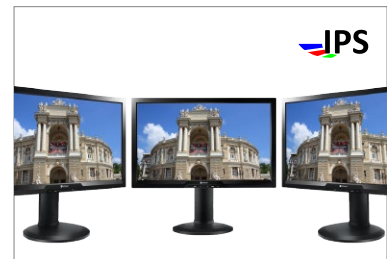

IPS panel provides superb clarity from all angles