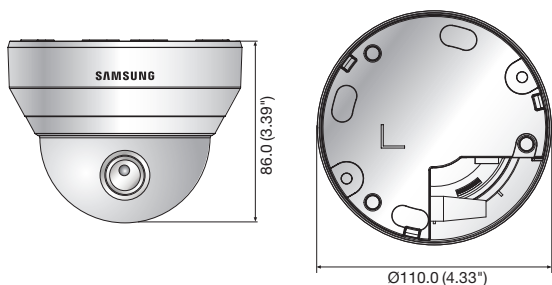

# SND-L6012

2Megapixel Full HD Network Dome Camera

## Key Features

- Max. 2M (1920 x 1080) resolution
- 2.8mm fixed lens
- 0.15Lux@F1.8 (Color), 0.15Lux@F1.8 (B/W)
- 30fps@all resolutions (H.264)
- H.264, MJPEG dual codec, Multiple streaming
- Motion detection, Tampering
- micro SD/SDHC memory slot, PoE
- Hallway view support (Rotate 90°/270°)
- LDC support (Lens Distortion Correction)

## Dimensions

Unit : mm (inch)